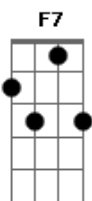

© ukulele-chords.com