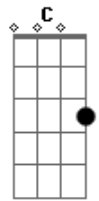

Temas de Filmes - Cães de aluguel (Stuck in the middle with you)

Tom: **D**

Here I am, Stuck in the middle with you.

De: K-Billy
Música : Stuck in the middle with you

Bridge:

D
Well I don't know why I came here tonight
D
I got the feeling that something ain't right
G7
I'm so scared in case I fall off my chair
D
And I'm wondering how I'll get down the stairs
A
Clowns to the left of me
C **G** **D**
Jokers to the right, here I am

Third Verse:

The second verse is:

Trying to make some sense of it all
But I can see that it makes no sense at all
Is it cool to go to sleep on the floor
Cause I don't think that I can take anymore
Clowns...

(Instrumental Verse)
(Bridge)
(Repeat first verse)

Acordes

© ukulele-chords.com

© ukulele-chords.com

© ukulele-chords.com

© ukulele-chords.com

© ukulele-chords.com

© ukulele-chords.com