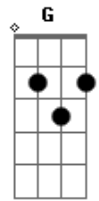

# Temas de Filmes - Cães de aluguel (Stuck in the middle with you)

Tom: **D**

Here I am, Stuck in the middle with you.

De: K-Billy  
Música : Stuck in the middle with you

Bridge:

**D**  
Well I don't know why I came here tonight  
**D**  
I got the feeling that something ain't right  
**G7**  
I'm so scared in case I fall off my chair  
**D**  
And I'm wondering how I'll get down the stairs  
**A**  
Clowns to the left of me  
**C** **G** **D**  
Jokers to the right, here I am

Stuck in the middle with you

Third Verse:

The second verse is:

Trying to make some sense of it all  
But I can see that it makes no sense at all  
Is it cool to go to sleep on the floor  
Cause I don't think that I can take anymore  
Clowns...

(Instrumental Verse)  
(Bridge)  
(Repeat first verse)