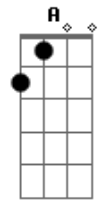

Temas de Filmes - Cães de aluguel (Stuck in the middle with you)

Tom: **D**

Here I am, Stuck in the middle with you.

De: K-Billy
Música : Stuck in the middle with you

Bridge:

D
Well I don't know why I came here tonight
D
I got the feeling that something ain't right
G7
I'm so scared in case I fall off my chair
D
And I'm wondering how I'll get down the stairs
A
Clowns to the left of me
C **G** **D**
Jokers to the right, here I am

Third Verse:

The second verse is:

Trying to make some sense of it all
But I can see that it makes no sense at all
Is it cool to go to sleep on the floor
Cause I don't think that I can take anymore
Clowns...

(Instrumental Verse)
(Bridge)
(Repeat first verse)

Acordes

© ukulele-chords.com

© ukulele-chords.com

© ukulele-chords.com

© ukulele-chords.com

© ukulele-chords.com

© ukulele-chords.com