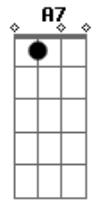

Temas de Filmes - Cães de aluguel (Stuck in the middle with you)

Tom: **D**

Here I am, Stuck in the middle with you.

De: K-Billy
Música : Stuck in the middle with you

Bridge:

D
Well I don't know why I came here tonight
D
I got the feeling that something ain't right
G7
I'm so scared in case I fall off my chair
D
And I'm wondering how I'll get down the stairs
A
Clowns to the left of me
C **G** **D**
Jokers to the right, here I am

Third Verse:

The second verse is:

Trying to make some sense of it all
But I can see that it makes no sense at all
Is it cool to go to sleep on the floor
Cause I don't think that I can take anymore
Clowns...

(Instrumental Verse)
(Bridge)
(Repeat first verse)

Acordes

© ukulele-chords.com

© ukulele-chords.com

© ukulele-chords.com

© ukulele-chords.com

© ukulele-chords.com

© ukulele-chords.com