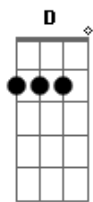

Temas de Filmes - Cães de aluguel (Stuck in the middle with you)

Tom: **D**

De: K-Billy

Música : Stuck in the middle with you

D
Well I don't know why I came here tonight
D
I got the feeling that something ain't right
G7
I'm so scared in case I fall off my chair
D
And I'm wondering how I'll get down the stairs
A
Clowns to the left of me
C **G** **D**
Jokers to the right, here I am

Stuck in the middle with you

The second verse is:

Yes I'm stuck in the middle with you
And I'm wondering what it is I should do
It's so hard to keep this smile from my face
Losing control, yeah, I'm all over the place
Clowns to the left of me, Jokers to the right

Here I am, Stuck in the middle with you.

Bridge:

G7
Well you started out with nothing and you're proud that you're
a
D
Self made man
G7
And your friends, they all come crawlin, slap you on the back
and say
D **A7**
Please.... Please.....

Third Verse:

Trying to make some sense of it all
But I can see that it makes no sense at all
Is it cool to go to sleep on the floor
Cause I don't think that I can take anymore
Clowns...

(Instrumental Verse)
(Bridge)
(Repeat first verse)

Acordes

© ukulele-chords.com