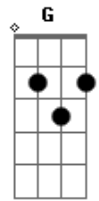

Temas de Filmes - Cães de aluguel (Stuck in the middle with you)

Tom: **D**

Here I am, Stuck in the middle with you.

De: K-Billy
Música : Stuck in the middle with you

Bridge:

D
Well I don't know why I came here tonight
D
I got the feeling that something ain't right
G7
I'm so scared in case I fall off my chair
D
And I'm wondering how I'll get down the stairs
A
Clowns to the left of me
C **G** **D**
Jokers to the right, here I am

G7
Well you started out with nothing and you're proud that you're
a
D
Self made man
G7
And your friends, they all come crawlin, slap you on the back
and say
D **A7**
Please.... Please.....

Stuck in the middle with you

Third Verse:

The second verse is:

Trying to make some sense of it all
But I can see that it makes no sense at all
Is it cool to go to sleep on the floor
Cause I don't think that I can take anymore
Clowns...

(Instrumental Verse)
(Bridge)
(Repeat first verse)

Acordes

© ukulele-chords.com

© ukulele-chords.com

© ukulele-chords.com

© ukulele-chords.com

© ukulele-chords.com

© ukulele-chords.com