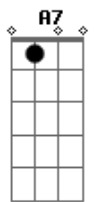

© ukulele-chords.com