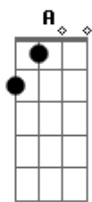

© ukulele-chords.com