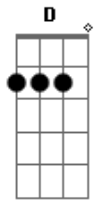

Temas de Filmes - Cães de aluguel (Stuck in the middle with you)

Tom: **D**

Here I am, Stuck in the middle with you.

De: K-Billy
Música : Stuck in the middle with you

Bridge:

D
Well I don't know why I came here tonight
D
I got the feeling that something ain't right
G7
I'm so scared in case I fall off my chair
D
And I'm wondering how I'll get down the stairs
A
Clowns to the left of me
C **G** **D**
Jokers to the right, here I am

G7
Well you started out with nothing and you're proud that you're
a
D
Self made man
G7
And your friends, they all come crawlin, slap you on the back
and say
D **A7**
Please.... Please.....

Stuck in the middle with you

Third Verse:

The second verse is:

Trying to make some sense of it all
But I can see that it makes no sense at all
Is it cool to go to sleep on the floor
Cause I don't think that I can take anymore
Clowns...

Yes I'm stuck in the middle with you
And I'm wondering what it is I should do
It's so hard to keep this smile from my face
Losing control, yeah, I'm all over the place
Clowns to the left of me, Jokers to the right

(Instrumental Verse)
(Bridge)
(Repeat first verse)

Acordes

© ukulele-chords.com