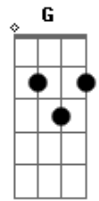

© ukulele-chords.com