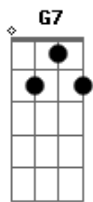

© ukulele-chords.com

© ukulele-chords.com