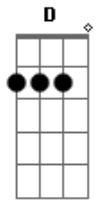

Temas de Filmes - Cães de aluguel (Stuck in the middle with you)

Tom: **D**

De: K-Billy
Música : Stuck in the middle with you

D
Well I don't know why I came here tonight
D
I got the feeling that something ain't right
G7
I'm so scared in case I fall off my chair
D
And I'm wondering how I'll get down the stairs
A
Clowns to the left of me
C **G** **D**
Jokers to the right, here I am

Stuck in the middle with you

The second verse is:

Yes I'm stuck in the middle with you
And I'm wondering what it is I should do
It's so hard to keep this smile from my face
Losing control, yeah, I'm all over the place
Clowns to the left of me, Jokers to the right

Here I am, Stuck in the middle with you.

Bridge:

G7
Well you started out with nothing and you're proud that you're
a
D
Self made man
G7
And your friends, they all come crawlin, slap you on the back
and say
D **A7**
Please.... Please.....

Third Verse:

Trying to make some sense of it all
But I can see that it makes no sense at all
Is it cool to go to sleep on the floor
Cause I don't think that I can take anymore
Clowns...

(Instrumental Verse)
(Bridge)
(Repeat first verse)

Acordes

© ukulele-chords.com