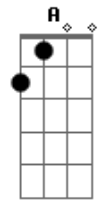

# Temas de Filmes - Cães de aluguel (Stuck in the middle with you)

Tom: **D**

Here I am, Stuck in the middle with you.

De: K-Billy  
Música : Stuck in the middle with you

Bridge:

**D**  
Well I don't know why I came here tonight  
**D**  
I got the feeling that something ain't right  
**G7**  
I'm so scared in case I fall off my chair  
**D**  
And I'm wondering how I'll get down the stairs  
**A**  
Clowns to the left of me  
**C** **G** **D**  
Jokers to the right, here I am

Stuck in the middle with you

Third Verse:

The second verse is:

Trying to make some sense of it all  
But I can see that it makes no sense at all  
Is it cool to go to sleep on the floor  
Cause I don't think that I can take anymore  
Clowns...

Yes I'm stuck in the middle with you  
And I'm wondering what it is I should do  
It's so hard to keep this smile from my face  
Losing control, yeah, I'm all over the place  
Clowns to the left of me, Jokers to the right

(Instrumental Verse)  
(Bridge)  
(Repeat first verse)