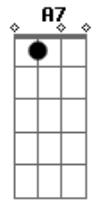

# Temas de Filmes - Cães de aluguel (Stuck in the middle with you)

Tom: **D**

Here I am, Stuck in the middle with you.

De: K-Billy  
Música : Stuck in the middle with you

Bridge:

**D**  
Well I don't know why I came here tonight  
**D**  
I got the feeling that something ain't right  
**G7**  
I'm so scared in case I fall off my chair  
**D**  
And I'm wondering how I'll get down the stairs  
**A**  
Clowns to the left of me  
**C** **G** **D**  
Jokers to the right, here I am

(Instrumental Verse)  
(Bridge)  
(Repeat first verse)