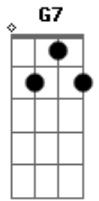

© ukulele-chords.com