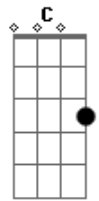

# Temas de Filmes - Cães de aluguel (Stuck in the middle with you)

Tom: **D**

Here I am, Stuck in the middle with you.

De: K-Billy  
Música : Stuck in the middle with you

Bridge:

**D**  
Well I don't know why I came here tonight  
**D**  
I got the feeling that something ain't right  
**G7**  
I'm so scared in case I fall off my chair  
**D**  
And I'm wondering how I'll get down the stairs  
**A**  
Clowns to the left of me  
**C** **G** **D**  
Jokers to the right, here I am

Stuck in the middle with you

Third Verse:

The second verse is:

Trying to make some sense of it all  
But I can see that it makes no sense at all  
Is it cool to go to sleep on the floor  
Cause I don't think that I can take anymore  
Clowns...

(Instrumental Verse)  
(Bridge)  
(Repeat first verse)