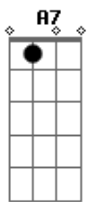

© ukulele-chords.com