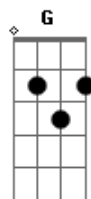

© ukulele-chords.com