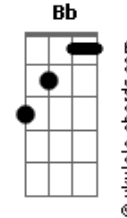

Temas de Filmes - 10 Coisas que eu Odeio em Você

Tom: C

I WANT YOU TO WANT ME
LETTERS TO CLEO
10 ThInGs I hAtE aboUt YoU soUnDtRaCk

VERSE

C
I want you to want me
A
I need you to need me
F
I'd love you to love me
C
I'm beggin' you to beg me.

BRIDGE

A **D**
I'll shine up my old brown shoes
Bb **C**
I'll put on a brand new shirt
A **D**
I'll get home early from work
Bb **C**
if you say that you love me

CHORUS

C **G**
Didn't, didn't, didn't I see you cryin'
A **F**
Oh didn't, didn't, didn't I see you cryin'
C **G**
Feelin' all alone without a friend you know you feel like
dyin'
A **F**
Oh didn't, didn't, didn't I see you cryin'

Guitar Fill for second Verse

VERSE 2

C
I want you to want me (fill 1)
A
I need you to need me (fill 1)
F
I'd love you to love me
C
I'm beggin' you to beg me.

Acordes

BRIDGE

A **D**
I'll shine up my old brown shoes
Bb **C**
I'll put on a brand new shirt
A **D**
I'll get home early from work
Bb **C**
if you say that you love me

Solo Break

C **G**
Feelin' all alone without a friend you know you feel like
dyin'
A **F**
Oh didn't, didn't, didn't I see you cryin'
Solo Part 2 (play under the solo)
C **A**

VERSE

C
I want you to want me (fill)
A
I need you to need me (fill)
F
I'd love you to love me
C
I'm beggin' you to beg me.