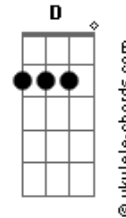

Temas de Filmes - 10 Coisas que eu Odeio em Você

Tom: C

I WANT YOU TO WANT ME
LETTERS TO CLEO
10 ThInGs I hAtE aboUt YoU soUnDtRaCk

VERSE

C
I want you to want me
A
I need you to need me
F
I'd love you to love me
C
I'm beggin' you to beg me.

BRIDGE

A **D**
I'll shine up my old brown shoes
Bb **C**
I'll put on a brand new shirt
A **D**
I'll get home early from work
Bb **C**
if you say that you love me

CHORUS

C **G**
Didn't, didn't, didn't I see you cryin'
A **F**
Oh didn't, didn't, didn't I see you cryin'
C **G**
Feelin' all alone without a friend you know you feel like
dyin'
A **F**
Oh didn't, didn't, didn't I see you cryin'

Guitar Fill for second Verse

VERSE 2

C
I want you to want me (fill 1)
A
I need you to need me (fill 1)
F
I'd love you to love me
C
I'm beggin' you to beg me.

Acordes

BRIDGE

A **D**
I'll shine up my old brown shoes
Bb **C**
I'll put on a brand new shirt
A **D**
I'll get home early from work
Bb **C**
if you say that you love me

Solo Break

C **G**
Feelin' all alone without a friend you know you feel like
dyin'
A **F**
Oh didn't, didn't, didn't I see you cryin'
Solo Part 2 (play under the solo)
C **A**

VERSE

C
I want you to want me (fill)
A
I need you to need me (fill)
F
I'd love you to love me
C
I'm beggin' you to beg me.