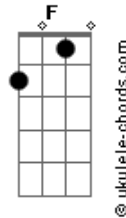

Temas de Filmes - 10 Coisas que eu Odeio em Você

Tom: C

I WANT YOU TO WANT ME
LETTERS TO CLEO
10 ThInGs I hAtE aboUt YoU soUnDtRaCk

VERSE

C
I want you to want me
A
I need you to need me
F
I'd love you to love me
C
I'm beggin' you to beg me.

BRIDGE

A **D**
I'll shine up my old brown shoes
Bb **C**
I'll put on a brand new shirt
A **D**
I'll get home early from work
Bb **C**
if you say that you love me

CHORUS

C **G**
Didn't, didn't, didn't I see you cryin'
A **F**
Oh didn't, didn't, didn't I see you cryin'
C **G**
Feelin' all alone without a friend you know you feel like
dyin'
A **F**
Oh didn't, didn't, didn't I see you cryin'

Guitar Fill for second Verse

VERSE 2

C
I want you to want me (fill 1)
A
I need you to need me (fill 1)
F
I'd love you to love me
C
I'm beggin' you to beg me.

Acordes

BRIDGE

A **D**
I'll shine up my old brown shoes
Bb **C**
I'll put on a brand new shirt
A **D**
I'll get home early from work
Bb **C**
if you say that you love me

Solo Break

C **G**
Feelin' all alone without a friend you know you feel like
dyin'
A **F**
Oh didn't, didn't, didn't I see you cryin'
Solo Part 2 (play under the solo)
C **A**

VERSE

C
I want you to want me (fill)
A
I need you to need me (fill)
F
I'd love you to love me
C
I'm beggin' you to beg me.