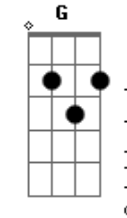

Temas de Filmes - 10 Coisas que eu Odeio em Você

Tom: C

I WANT YOU TO WANT ME
LETTERS TO CLEO
10 ThInGs I hAtE aboUt YoU soUnDtRaCk

VERSE

C
I want you to want me
A
I need you to need me
F
I'd love you to love me
C
I'm beggin' you to beg me.

BRIDGE

A **D**
I'll shine up my old brown shoes
Bb **C**
I'll put on a brand new shirt
A **D**
I'll get home early from work
Bb **C**
if you say that you love me

CHORUS

C **G**
Didn't, didn't, didn't I see you cryin'
A **F**
Oh didn't, didn't, didn't I see you cryin'
C **G**
Feelin' all alone without a friend you know you feel like
dyin'
A **F**
Oh didn't, didn't, didn't I see you cryin'

Guitar Fill for second Verse

VERSE 2

C
I want you to want me (fill 1)
A
I need you to need me (fill 1)
F
I'd love you to love me
C
I'm beggin' you to beg me.

Acordes

BRIDGE

A **D**
I'll shine up my old brown shoes
Bb **C**
I'll put on a brand new shirt
A **D**
I'll get home early from work
Bb **C**
if you say that you love me

Solo Break

C **G**
Feelin' all alone without a friend you know you feel like
dyin'
A **F**
Oh didn't, didn't, didn't I see you cryin'
Solo Part 2 (play under the solo)
C **A**

VERSE

C
I want you to want me (fill)
A
I need you to need me (fill)
F
I'd love you to love me
C
I'm beggin' you to beg me.