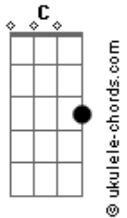

Temas de Filmes - 10 Coisas que eu Odeio em Você

Tom: C

I WANT YOU TO WANT ME
LETTERS TO CLEO
10 ThInGs I hAtE aboUt YoU soUnDtRaCk

VERSE

C
I want you to want me
A
I need you to need me
F
I'd love you to love me
C
I'm beggin' you to beg me.

BRIDGE

A **D**
I'll shine up my old brown shoes
Bb **C**
I'll put on a brand new shirt
A **D**
I'll get home early from work
Bb **C**
if you say that you love me

CHORUS

C **G**
Didn't, didn't, didn't I see you cryin'
A **F**
Oh didn't, didn't, didn't I see you cryin'
C **G**
Feelin' all alone without a friend you know you feel like
dyin'
A **F**
Oh didn't, didn't, didn't I see you cryin'

Guitar Fill for second Verse

VERSE 2

C
I want you to want me (fill 1)
A
I need you to need me (fill 1)
F
I'd love you to love me
C
I'm beggin' you to beg me.

Acordes

BRIDGE

A **D**
I'll shine up my old brown shoes
Bb **C**
I'll put on a brand new shirt
A **D**
I'll get home early from work
Bb **C**
if you say that you love me

Solo Break

C **G**
Feelin' all alone without a friend you know you feel like
dyin'
A **F**
Oh didn't, didn't, didn't I see you cryin'
Solo Part 2 (play under the solo)
C **A**

VERSE

C
I want you to want me (fill)
A
I need you to need me (fill)
F
I'd love you to love me
C
I'm beggin' you to beg me.