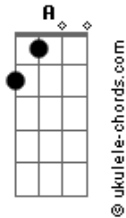

Temas de Filmes - 10 Coisas que eu Odeio em Você

Tom: C

I WANT YOU TO WANT ME
LETTERS TO CLEO
10 ThInGs I hAtE aboUt YoU soUnDtRaCk

VERSE

C
I want you to want me
A
I need you to need me
F
I'd love you to love me
C
I'm beggin' you to beg me.

BRIDGE

A **D**
I'll shine up my old brown shoes
Bb **C**
I'll put on a brand new shirt
A **D**
I'll get home early from work
Bb **C**
if you say that you love me

CHORUS

C **G**
Didn't, didn't, didn't I see you cryin'
A **F**
Oh didn't, didn't, didn't I see you cryin'
C **G**
Feelin' all alone without a friend you know you feel like
dyin'
A **F**
Oh didn't, didn't, didn't I see you cryin'

Guitar Fill for second Verse

VERSE 2

C
I want you to want me (fill 1)
A
I need you to need me (fill 1)
F
I'd love you to love me
C
I'm beggin' you to beg me.

Acordes

BRIDGE

A **D**
I'll shine up my old brown shoes
Bb **C**
I'll put on a brand new shirt
A **D**
I'll get home early from work
Bb **C**
if you say that you love me

Solo Break

C **G**
Feelin' all alone without a friend you know you feel like
dyin'
A **F**
Oh didn't, didn't, didn't I see you cryin'
Solo Part 2 (play under the solo)
C **A**

VERSE

C
I want you to want me (fill)
A
I need you to need me (fill)
F
I'd love you to love me
C
I'm beggin' you to beg me.