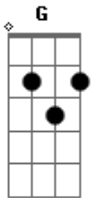

Tehim Celtic Rock - Genevieve's Lullaby (feat. Rachel And Esther Mendes)

tom:

G

[Primeira Parte]

G Em
Maybe one night
C G
I will find you
G Em C G
Next to the firelight

G Em
Easing your mind
C G
Watching the stars
G Em
Looking for help
C G
Someone who can tell

[Refrão]

G C
For I am here
Em D
Just close your eyes
G C
For I am here
Em D
Never had a trouble time

G C
For I am here
Em D
Nobody can hurt you

G C
For I am here
Em D G
Maybe that's the reason why

[Segunda Parte]

G Em
Maybe one night
C G
I will find you
G Em C G
Next to the firelight
G Em
I will be by your side
C G G
Tell me what hurts you tonight

[Refrão]

G C
For I am here
Em D
Just close your eyes
G C
For I am here
Em D
Never had a trouble time

G C
For I am here
Em D
Nobody can hurt you
G C
For I am here
Em D G
Maybe that's the reason why

Acordes

© ukulele-chords.com