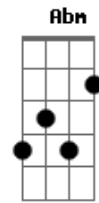

© ukulele-chords.com