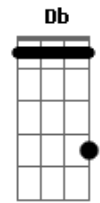

© ukulele-chords.com