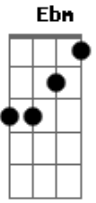

© ukulele-chords.com