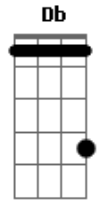

© ukulele-chords.com