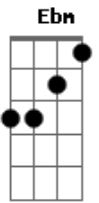

© ukulele-chords.com