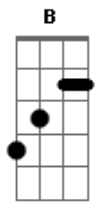

Teenage Fanclub - I'm in love

Tom: B

RIFF intro
(2x)

B Ebm E B
You came to me with your arms open wide

B Ebm
You don't know what you mean to me

E B
Girl, I owe you my life

Abm Db
And it feels good with you next to me

A E B
That's enough, that's enough

Abm Db
Isn't life such a mystery

A E Gb
I'm in love with you love

B Ebm
There is pain in this world

E B
I can see it in your eyes

B Ebm
And it's so hard to stay alive

E B
At the edge of the night

Abm Db
And it feels good when you're close to me

A E B
That's enough, that's enough

Abm Db
We will fade into history

A E Gb
I'm in love with you love

SOLO

B Ebm E B
B Ebm E B

Abm Db
And it feels good when you're close to me

A E B
That's enough, that's enough

Abm Db
And I like your trajectory

A E Gb
I'm in love with you love

B

Acordes

© ukulele-chords.com