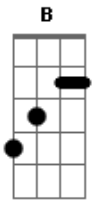

Teenage Fanclub - I'm in love

Tom: B

RIFF intro
(2x)

B Ebm E B
You came to me with your arms open wide

B Ebm
You don't know what you mean to me

E B
Girl, I owe you my life

Abm Db
And it feels good with you next to me

A E B
That's enough, that's enough

Abm Db
Isn't life such a mystery

A E Gb
I'm in love with you love

B Ebm
There is pain in this world

E B
I can see it in your eyes

B Ebm
And it's so hard to stay alive

E B
At the edge of the night

Abm Db
And it feels good when you're close to me

A E B
That's enough, that's enough

Abm Db
We will fade into history

A E Gb
I'm in love with you love

SOLO

B Ebm E B
B Ebm E B

Abm Db
And it feels good when you're close to me

A E B
That's enough, that's enough

Abm Db
And I like your trajectory

A E Gb
I'm in love with you love

B

Acordes

© ukulele-chords.com