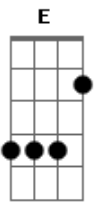

© ukulele-chords.com