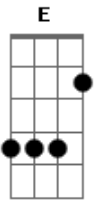

© ukulele-chords.com