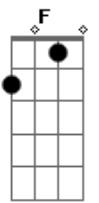

© ukulele-chords.com