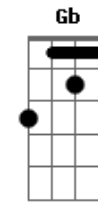

© ukulele-chords.com