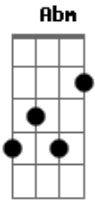

© ukulele-chords.com