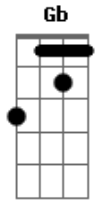

© ukulele-chords.com