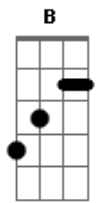

Teenage Fanclub - I'm in love

Tom: B

RIFF intro
(2x)

B **Ebm** **E** **B**
You came to me with your arms open wide

B **Ebm**
You don't know what you mean to me

E **B**
Girl, I owe you my life

Abm **Db**
And it feels good with you next to me

A **E** **B**
That's enough, that's enough

Abm **Db**
Isn't life such a mystery

A **E** **Gb**
I'm in love with you love

B **Ebm**
There is pain in this world

E **B**
I can see it in your eyes

B **Ebm**
And it's so hard to stay alive

E **B**
At the edge of the night

Abm **Db**
And it feels good when you're close to me

A **E** **B**
That's enough, that's enough

Abm **Db**
We will fade into history

A **E** **Gb**
I'm in love with you love

SOLO

B **Ebm** **E** **B**
B **Ebm** **E** **B**

Abm **Db**
And it feels good when you're close to me

A **E** **B**
That's enough, that's enough

Abm **Db**
And I like your trajectory

A **E** **Gb**
I'm in love with you love

B

Acordes

© ukulele-chords.com