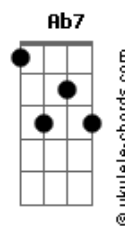

# Tedeschi Trucks Band - Midnight In Harlem

tom:

Intro: E E E7M E  
 E E E7M E  
 E E E7M E  
 A7M A A7M A  
 E E E7M E  
 A7M A A7M A

[Primeira Parte]

E E E7M E  
 Well, I came to the city  
 A7M A A7M A  
 I was running from the past  
 E E E7M E  
 My heart was bleeding  
 A7M A A7M A  
 And it hurt my bones to laugh  
 E E E7M E  
 Stayed in the city  
 A7M A A7M A  
 No exception to the rules, to the rule  
 E E E7M E  
 He was born to love me  
 A7M A A7M A  
 I was raised to be his fool, his fool

[Refrão]

A A  
 Walk that line, torn apart  
 A Abm E  
 Spend your whole life trying  
 A A  
 Ride that train, free your heart  
 A Abm E E E7M E  
 It's midnight up in Harlem

( E E7M E E )  
 ( E E7M E E )  
 ( A7M A A7M A )

## Acordes

E E E7M E  
 I went down to the river  
 A7M A A7M A  
 And I took a look around  
 E E E7M E  
 There were old man's shoes  
 A7M A A7M A  
 There were needles on the ground  
 E E E7M E  
 No more mysteries, baby  
 A7M A A7M A  
 No more secrets, no more clues  
 E E E7M E  
 The stars are out there  
 A7M A A7M A  
 You can almost see the moon

[Pré-Refrão]

A  
 The streets are windy  
 Ab7 Dbm7  
 And the subway's closing down  
 A  
 Gonna carry this dream  
 Ab7 Dbm7  
 To the other side of town

[Refrão]

A A  
 Walk that line, torn apart  
 A Abm E  
 Spend your whole life trying  
 A A  
 Ride that train, free your heart  
 A Abm E E E7M E  
 It's midnight up in Harlem