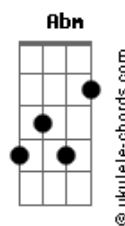

# Tedeschi Trucks Band - Midnight In Harlem

tom:

Intro: E E E7M E  
 E E E7M E  
 E E E7M E  
 A7M A A7M A  
 E E E7M E  
 A7M A A7M A

[Primeira Parte]

E E E7M E  
 Well, I came to the city  
 A7M A A7M A  
 I was running from the past  
 E E E7M E  
 My heart was bleeding  
 A7M A A7M A  
 And it hurt my bones to laugh  
 E E E7M E  
 Stayed in the city  
 A7M A A7M A  
 No exception to the rules, to the rule  
 E E E7M E  
 He was born to love me  
 A7M A A7M A  
 I was raised to be his fool, his fool

[Refrão]

A A  
 Walk that line, torn apart  
 A Abm E  
 Spend your whole life trying  
 A A  
 Ride that train, free your heart  
 A Abm E E E7M E  
 It's midnight up in Harlem

( E E7M E E )  
 ( E E7M E E )  
 ( A7M A A7M A )

## Acordes

E E E7M E  
 I went down to the river  
 A7M A A7M A  
 And I took a look around  
 E E E7M E  
 There were old man's shoes  
 A7M A A7M A  
 There were needles on the ground  
 E E E7M E  
 No more mysteries, baby  
 A7M A A7M A  
 No more secrets, no more clues  
 E E E7M E  
 The stars are out there  
 A7M A A7M A  
 You can almost see the moon

[Pré-Refrão]

A  
 The streets are windy  
 Ab7 Dbm7  
 And the subway's closing down  
 A  
 Gonna carry this dream  
 Ab7 Dbm7  
 To the other side of town

[Refrão]

A A  
 Walk that line, torn apart  
 A Abm E  
 Spend your whole life trying  
 A A  
 Ride that train, free your heart  
 A Abm E E E7M E  
 It's midnight up in Harlem