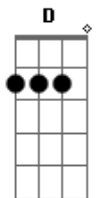

Teddy Geiger - Coming Through In Stereo

Tom: D
Intro:

(A E D E)
(A E D E)

D
You say
Your gonna go far
With your new tattoo
And an old guitar

D
Why waste
Another lonely
When you can live Your life

D
Like a Rock and roll star
A
Turn up That radio song
D
Keep it on while It's coming In strong
B
Were coming Through in stereo
D
Don't look back It's here we go

(A E D E)

D
Now you wake up
In a brand new town
We play that song
To a brand new crowd
D
With the melody

E
They sing
B D
"Yeah There's not Stopping us now"

A
Turn up That radio song
D
Keep it on while It's coming In strong
B

Were coming Through in stereo
D
Don't look back It's here we go
A
Turn up That radio song
D
Keep it on while It's coming In strong
B
Were coming Through in stereo
D A E
Don't look back It's here we go
D A E
Oh Oh Here we go
D E
Oh Oh

(D A Gbm)
(D A B)

A
Turn up That radio song
D
Keep it on while It's coming In strong
B
Were coming Through in stereo
D A
Don't look back It's here we go

A
Turn up That radio song
D
Keep it on while It's coming In strong
B
Were coming Through in stereo
D A
Don't look back It's here we go

B
Were coming Through in stereo
D A
Don't look back It's here we go

B
Were coming Through in stereo
D A E
Don't look back It's here we go

D A E
Oh Oh Here we go
D A E
Oh Oh Here we go
D
Oh Oh

Acordes

© ukulele-chords.com