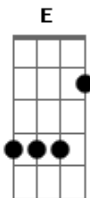

© ukulele-chords.com