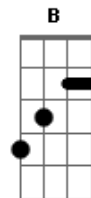

© ukulele-chords.com