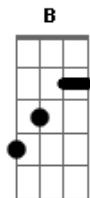

© ukulele-chords.com