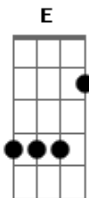

© ukulele-chords.com