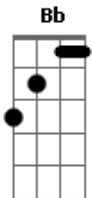

Tears For Fears - Woman in Chains

tom:

Intro: F Dm Bb F

F
You better love loving and you better behave

Dm
You better love loving and you better behave

Bb F
Woman in chains, woman in chains

F
Calls her man the Great White Hope

G Em C G
So free her, so free her

Acordes

© ukulele-chords.com

© ukulele-chords.com

© ukulele-chords.com

© ukulele-chords.com

© ukulele-chords.com

© ukulele-chords.com