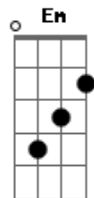

Tears For Fears - Woman in Chains

tom:

Intro: F Dm Bb F

F
You better love loving and you better behave

Dm
You better love loving and you better behave

Bb F
Woman in chains, woman in chains

F
Calls her man the Great White Hope

G Em C G
So free her, so free her

Acordes

© ukulele-chords.com

© ukulele-chords.com

© ukulele-chords.com

© ukulele-chords.com

© ukulele-chords.com

© ukulele-chords.com