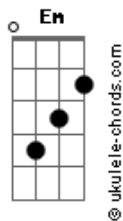

Tears For Fears - The Tipping Point

tom:

Intro: **Bm** **G** **Em**
Bm **G** **Em**
Bm **G** **Em**
Bm **G** **Em**
Bm **G** **Em**
Bm **G** **Em** **Bm**

G **Em** **Bm**
You know that I can't love you more
G **Em**
You know that I can't love you more

Bm
Silver tongue they'll soon be gone
G **Em**
When the sunlight hits the room
Bm
Lay down with them if you want
G **Em**
Watch their breath and feel the cold

Bm
Raise your hand, bite your tongue
G **Em**
Conversation is over and done
Bm
Will you let them out?

Will you let them in?
G **Em**
Will you ever know when it's the tipping point?

The tipping point

Bm
So who's that ghost knocking at my door?
G **Em**
You know that I can't love you more
Bm
What's that shape climbing over my wall?
G **Em** **Bm**
You know that I can't love you more

G **Em**
You know that I can't love you more

Acordes

Bm
Winter done, they'll soon be gone
G **Em**
From this unforgiving place
Bm
To that vague and distant void
G **Em**
Where the sunlight splits the I

Bm
Life is cruel, life is tough
G **Em**
Life is crazy, then it all turns to dust
Bm
Will you let them out?

Will you let them in?
G **Em**
Will you ever know when it's the tipping point?
Em
The tipping point, the tipping point
Em
The tipping point, the tipping point

Bm **G** **Em**
Bm **G** **Em**

Bm
So who's that ghost knocking at my door?
G **Em**
You know that I can't love you more
Bm
What's that shape climbing over my wall?
G **Em**
You know that I can't love you more
Bm
So who's that ghost knocking at my door?
G **Em**
You know that I can't love you more
Bm
What's that shape climbing over my wall?
G **Em**
You know that I can't love you more
Em
Love you more, love you more
Love you more