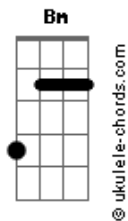

Tears For Fears - The Tipping Point

tom:

Intro: **Bm** **G** **Em**
Bm **G** **Em**
Bm **G** **Em**
Bm **G** **Em**
Bm **G** **Em**
Bm **G** **Em** **Bm**

G **Em** **Bm**
You know that I can't love you more
G **Em**
You know that I can't love you more

Bm
Silver tongue they'll soon be gone
G **Em**
When the sunlight hits the room
Bm
Lay down with them if you want
G **Em**
Watch their breath and feel the cold

Bm
Raise your hand, bite your tongue
G **Em**
Conversation is over and done
Bm
Will you let them out?

Will you let them in?
G **Em**
Will you ever know when it's the tipping point?

The tipping point

Bm
So who's that ghost knocking at my door?
G **Em**
You know that I can't love you more
Bm
What's that shape climbing over my wall?
G **Em** **Bm**
You know that I can't love you more

G **Em**
You know that I can't love you more

Acordes

Bm
Winter done, they'll soon be gone
G **Em**
From this unforgiving place
Bm
To that vague and distant void
G **Em**
Where the sunlight splits the I

Bm
Life is cruel, life is tough
G **Em**
Life is crazy, then it all turns to dust
Bm
Will you let them out?

Will you let them in?
G **Em**
Will you ever know when it's the tipping point?
Em
The tipping point, the tipping point
Em
The tipping point, the tipping point

Bm **G** **Em**
Bm **G** **Em**

Bm
So who's that ghost knocking at my door?
G **Em**
You know that I can't love you more
Bm
What's that shape climbing over my wall?
G **Em**
You know that I can't love you more
Bm
So who's that ghost knocking at my door?
G **Em**
You know that I can't love you more
Bm
What's that shape climbing over my wall?
G **Em**
You know that I can't love you more
Em
Love you more, love you more
Love you more