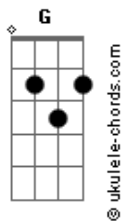

Tears For Fears - The Tipping Point

tom:

Intro: **Bm** **G** **Em**
Bm **G** **Em**
Bm **G** **Em**
Bm **G** **Em**
Bm **G** **Em**
Bm **G** **Em** **Bm**

G **Em** **Bm**
You know that I can't love you more
G **Em**
You know that I can't love you more

Bm
Silver tongue they'll soon be gone
G **Em**
When the sunlight hits the room
Bm
Lay down with them if you want
G **Em**
Watch their breath and feel the cold

Bm
Raise your hand, bite your tongue
G **Em**
Conversation is over and done
Bm
Will you let them out?

Will you let them in?
G **Em**
Will you ever know when it's the tipping point?

The tipping point

Bm
So who's that ghost knocking at my door?
G **Em**
You know that I can't love you more
Bm
What's that shape climbing over my wall?
G **Em** **Bm**
You know that I can't love you more

G **Em**
You know that I can't love you more

Acordes

Bm
Winter done, they'll soon be gone
G **Em**
From this unforgiving place
Bm
To that vague and distant void
G **Em**
Where the sunlight splits the I

Bm
Life is cruel, life is tough
G **Em**
Life is crazy, then it all turns to dust
Bm
Will you let them out?

Will you let them in?
G **Em**
Will you ever know when it's the tipping point?
Em
The tipping point, the tipping point
Em
The tipping point, the tipping point

Bm **G** **Em**
Bm **G** **Em**

Bm
So who's that ghost knocking at my door?
G **Em**
You know that I can't love you more
Bm
What's that shape climbing over my wall?
G **Em**
You know that I can't love you more
Bm
So who's that ghost knocking at my door?
G **Em**
You know that I can't love you more
Bm
What's that shape climbing over my wall?
G **Em**
You know that I can't love you more
Em
Love you more, love you more
Love you more