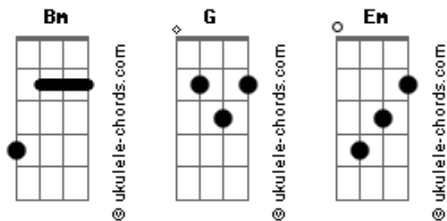

Tears For Fears - The Tipping Point

tom:

Intro: **Bm** **G** **Em**
Bm **G** **Em**
Bm **G** **Em**
Bm **G** **Em**
Bm **G** **Em**
Bm **G** **Em** **Bm**

G **Em** **Bm**
 You know that I can't love you more
G **Em**
 You know that I can't love you more

Bm
 Silver tongue they'll soon be gone
G **Em**
 When the sunlight hits the room
Bm
 Lay down with them if you want
G **Em**
 Watch their breath and feel the cold

Bm
 Raise your hand, bite your tongue
G **Em**
 Conversation is over and done
Bm
 Will you let them out?

Will you let them in?
G **Em**
 Will you ever know when it's the tipping point?

The tipping point

Bm
 So who's that ghost knocking at my door?
G **Em**
 You know that I can't love you more
Bm
 What's that shape climbing over my wall?
G **Em** **Bm**
 You know that I can't love you more

G **Em**
 You know that I can't love you more

Acordes

Bm
 Winter done, they'll soon be gone
G **Em**
 From this unforgiving place
Bm
 To that vague and distant void
G **Em**
 Where the sunlight splits the I