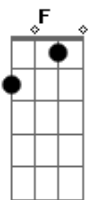

© ukulele-chords.com