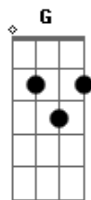

© ukulele-chords.com