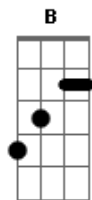

© ukulele-chords.com