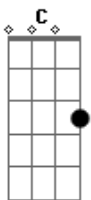

Tears For Fears - Pale Shelter

tom:

Intro: F G F G
A G D C
A G D C
A G D C
A G D C B

F
How can I be sure?
G
When your intrusion is my illusion
F
How can I be sure?
G
When all the time you changed my mind
F
I asked for more and more
Dm
How can I be sure?
A
When you don't give me love
G D
You give me pale shelter
C A
You don't give me love
G D
You give me cold hands
C A G D
And I cannot operate on this failure
C A G
When all I want to be is
D C B
Completely in command
F
How can I be sure?
G
For all you say you keep me waiting
F
How can I be sure?
G
When all you do is see me through
F
I asked for more and more
Dm
How can I be sure?
A
When you don't give me love
G D
You give me pale shelter
C A
You don't give me love
G D

You give me cold hands
C A G D
And I cannot operate on this failure
C A G
When all I want to be is
D C B
Completely in command
(F G F G)
F
I've been here before
G
There is no why, no need to try
F
I thought you had it all
G
I'm calling you, I'm calling you
F
I ask for more and more
Dm
How can I be sure?
A
When you don't give me love
G D
You give me pale shelter
C A
You don't give me love
G D
You give me cold hands
C A G D
And I cannot operate on this failure
C A G
When all I want to be is
D C B
Completely in command
(F D C G)
F
You don't give me love
D C G
You don't give me love
F
You don't give me love
D C G
You don't give me love
F
You don't give me love
D C G
You don't give me love
D C G
[Final] (F D C G F)

Acordes

© ukulele-chords.com