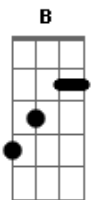

© ukulele-chords.com