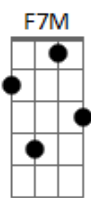

© ukulele-chords.com