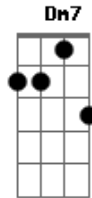

© ukulele-chords.com