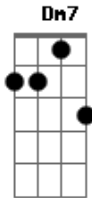

© ukulele-chords.com