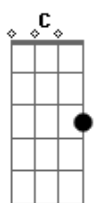

© ukulele-chords.com