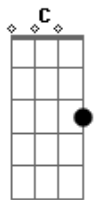

© ukulele-chords.com