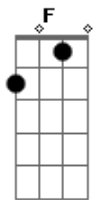

© ukulele-chords.com