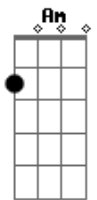

© ukulele-chords.com