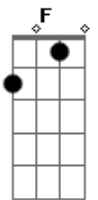

© ukulele-chords.com