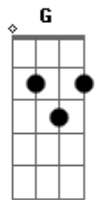

© ukulele-chords.com