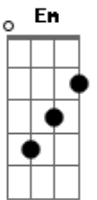

© ukulele-chords.com