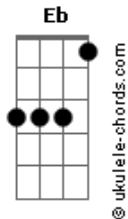

Taylor Swift - You Don't

tom:

Eb (forma dos acordes no tom de C)

Capostrate na 3ª casa
Intro: C G Am F

[Primeira Parte]

C G Am F
Hey, I knew I'd run into you somewhere
C G Am
It's been a while, I didn't
F
Mean to stare
Dm C
I heard she's nothin' like me
F G
I'm sure she'll make you happy

[Refrão]

C G
But don't you
Dm F
Don't you smile at me and ask
C
Me how I've been
G Dm
Don't you say you've missed me
F Dm
If you don't want me again
G C
You don't know how much
C Am G
I feel I love you still
F G
So why don't you, don't you?

C G
Ah, ah, ah, ah
Am F
Ah, ah, ah, ah

[Segunda Parte]

C G
Sometimes I really
Am F
Wish that I could hate you
C G
I've tried, but that's
Am F
Just somethin' I can't do
Dm C
My heart knows what the truth is
F G
I swore I wouldn't do this

[Refrão]

Acordes

C G
But don't you
Dm
Don't you smile at me
F C
And ask me how I've been
G Dm
Don't you say you've missed me
F Dm
If you don't want me again
G C
You don't know how much
C Am G
I feel I love you still
F G C
So why don't you, don't you?

[Ponte]

Dm C
So I walk outta here tonight
F
Try to go on with my life
And you can say
G
"We're still friends"
F
I don't wanna pretend
So if I see you again

[Refrão]

C G
But don't you
Dm
Don't you smile at me
F C
And ask me how I've been
G Dm
Don't you say you've missed me
F Dm
If you don't want me again
G C
You don't know how much
C Am G
I feel I love you still
F G
So why don't you, don't you?

[Final]

C G
Ah, ah, ah, ah
Am F
Don't you, ah, ah, ah