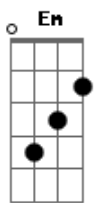

© ukulele-chords.com