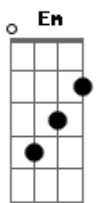

© ukulele-chords.com