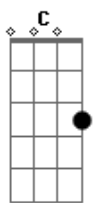

© ukulele-chords.com