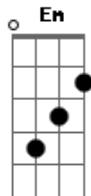

© ukulele-chords.com