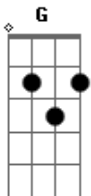

Refrão:

Say you'll remember me
Standing in a nice dress, staring at the sunset babe
Red lips and rosy cheeks
Say you'll see me again even if it's just in your
Wildest dreams
Wildest dreams

Verso:

I say no one has to know what we do
His hands are in my hair, his clothes are in my room
And his voice is a familiar sound, nothing lasts forever
But this is getting good now
He's so tall, and handsome as hell
He's so bad but he does it so well
And when we've had our very last kiss
My last request is

Refrão:

Say you'll remember me

Standing in a nice dress, staring at the sunset babe
Red lips and rosy cheeks
Say you'll see me again even if it's just in your
Wildest dreams
Wildest dreams

Ponte:

You see me in hindsight
Tangled up with you all night
Burn it down
Some day when you leave me
I bet these memories follow you around
You see me in hindsight
Tangled up with you all night
Burn it down
Some day when you leave me
I bet these memories follow you around

Refrão:

Say you'll remember me
Standing in a nice dress, staring at the sunset babe
Red lips and rosy cheeks
Say you'll see me again even if it's just pretend
Say you'll remember me
Standing in a nice dress, staring at the sunset babe
Red lips and rosy cheeks
Say you'll see me again even if it's just in your
Wildest dreams
Wildest dreams
Even if it's just in your wildest dreams
In your wildest dreams

Acordes

© ukulele-chords.com