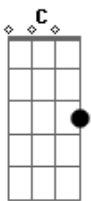

F
About you and me
Am F
Happy endings, now I know
C Am
I'm not a princess, this ain't a fairytale
F
I'm not the one you'll sweep off her feet,
G
Lead her up the stairwell
C Am
This ain't Hollywood, this is a small town,
F G
I was a dreamer before you went and let me down
Am G
Now it's too late for you
F C Am F G
And your white horse, to come around
Am G F
And there you are on your knees,
C G F
Begging for forgiveness, begging for me
C G F Bb
Just like I always wanted but I'm sooo sorry
C Am
Cause I'm not your princess, this ain't a fairytale
F G
I'm gonna find someone someday who might actually treat me well
C Am
This is a big world, that was a small town
F G
There in my rearview mirror disappearing now
Am G F
And it's too late for you and your white horse
Am G F C
Now it's too late for you and your white horse, to catch me now
F Am
Oh, whoa, whoa, whoa
F C
Try and catch me now
F Am
Oh, it's too late
F C
To catch me now

Acordes

© ukulele-chords.com