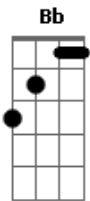

© ukulele-chords.com