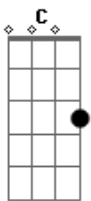

F
About you and me
Am F
Happy endings, now I know
C Am
I'm not a princess, this ain't a fairytale
F
I'm not the one you'll sweep off her feet,
G
Lead her up the stairwell
C Am
This ain't Hollywood, this is a small town,
F G
I was a dreamer before you went and let me down
Am G
Now it's too late for you
F C Am F G
And your white horse, to come around
Am G F
And there you are on your knees,
C G F
Begging for forgiveness, begging for me
C G F Bb
Just like I always wanted but I'm sooo sorry
C Am
Cause I'm not your princess, this ain't a fairytale
F G
I'm gonna find someone someday who might actually treat me
well
C Am
This is a big world, that was a small town
F G
There in my rearview mirror disappearing now
Am G F
And its too late for you and your white horse
Am G F C
Now its too late for you and your white horse, to catch me now
F Am
Oh, whoa, whoa, whoa
F C
Try and catch me now
F Am
Oh, it's too late
F C
To catch me now

Acordes

© ukulele-chords.com