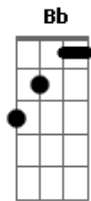

© ukulele-chords.com