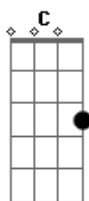

© ukulele-chords.com