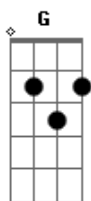

© ukulele-chords.com