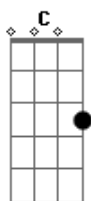

© ukulele-chords.com