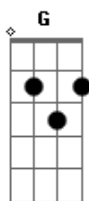

Taylor Swift - Viva La Vida

Tom: A

(com acordes na forma de G)

Capostrate na 2ª casa

Intro: you just repeat plucking pattern, over and over

(C D G Em7)
(C D G Em7)

[Verso]

(Em7) C D
I used to rule the world

Seas would rise when I gave the word

Now in the morning I sleep alone

Sweep the streets I used to own

(C D G Em7)
(C D G Em7)

[Verso]

(Em7) C D
I used to roll the dice

Feel the fear in my enemy's eyes

Listen as the crowd would sing:

"Now the old king is dead! Long live the king!"

One minute I held the key

Next the walls were closed on me

And I discovered that my castles stand

Upon pillars of salt and pillars of sand

[Verso]

C D
I hear Jerusalem bells are ringing

Roman Cavalry choirs are singing

Be my mirror, my sword, and shield

My missionaries in a foreign field

For some reason I can't explain

Once you go there was never, never an honest word

That was when I ruled the world

(C D G Em7)
(C D G Em7)

[Verso]

(Em7) C D
It was the wicked and wild wind

Blew down the doors to let me in

Shattered windows and the sound of drums

People couldn't believe what I'd become

Revolutionaries wait

For my head on a silver plate

Just a puppet on a lonely string

Oh who would ever want to be king?

I hear Jerusalem bells are ringing

Roman Cavalry choirs are singing

Be my mirror, my sword, and shield

My missionaries in a foreign field

For some reason I can't explain

I know Saint Peter will call my name

Never an honest word

But that was when I ruled the world

(C Em7)
(C Em7)
(C Em7)
(D)
(C D G Em7)
(C D G Em7)

Ohhhhh Ohhh Ohhh

[Verso]

C D
I hear Jerusalem bells are ringing

Roman Cavalry choirs are singing

Be my mirror, my sword, and shield

My missionaries in a foreign field

For some reason I can't explain

I know Saint Peter will call my name

Never an honest word

But that was when I ruled the world

Acordes

© ukulele-chords.com

© ukulele-chords.com

© ukulele-chords.com