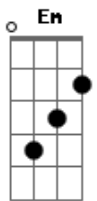

G D
This slope is Treacherous
Em C
This path is reckless
G D
This slope is Treacherous
Em C G
And I I I like it

G D
I can't decide if it's a choice
Em C
Getting swept away
G D
I hear the sound of my own voice
Em C
Asking you to stay
G D
And all we are is skin and bone
Em C
Trained to get along
G D
Forever going with the flow
Em C
But you're friction

G D
This slope is Treacherous
Em C
This path is reckless
G D
This slope is Treacherous

Em C
And I I I like it
D Em C
Two headlights shine through the sleepless night
G D
And I will get you will get you alone
Em C
Your name has echoed through my mind
G D
And I just think you should think you should know
Em C G
Them not being safe is worth the driving I will follow you
Em C
follow you home
I follow you follow you home

G D
This hope is Treacherous
Em C
This day dream is dangerous
G D
This hope is Treacherous
Em C
I I I - I I I - I I I

D Em C
Two headlights shine through the sleepless night
G D
And I will get you will get you alone
Em C
Your name has echoed through my mind
G D
And I just think you should think you should know
Em C
Them not being safe is worth the driving
G D
I will follow you follow you home
Em C
I follow you follow you home
G D
I will follow you follow you home
Em C
I follow you follow you home

G D
This slope is Treacherous
Em C
I-I-I like it

Acordes

© ukulele-chords.com

© ukulele-chords.com

© ukulele-chords.com

© ukulele-chords.com