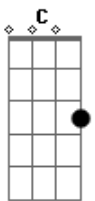

G D
This slope is Treacherous
Em C
This path is reckless
G D
This slope is Treacherous
Em C G
And I I I like it

G D
I can't decide if it's a choice
Em C
Getting swept away
G D
I hear the sound of my own voice
Em C
Asking you to stay
G D
And all we are is skin and bone
Em C
Trained to get along
G D
Forever going with the flow
Em C
But you're friction

G D
This slope is Treacherous
Em C
This path is reckless
G D
This slope is Treacherous

Em C
And I I I like it
D Em C
Two headlights shine through the sleepless night
G D
And I will get you will get you alone
Em C
Your name has echoed through my mind
G D
And I just think you should think you should know
Em C G
Them not being safe is worth the driving I will follow you
Em C
follow you home
I follow you follow you home

G D
This hope is Treacherous
Em C
This day dream is dangerous
G D
This hope is Treacherous
Em C
I I I - I I I - I I I

D Em C
Two headlights shine through the sleepless night
G D
And I will get you will get you alone
Em C
Your name has echoed through my mind
G D
And I just think you should think you should know
Em C
Them not being safe is worth the driving
G D
I will follow you follow you home
Em C
I follow you follow you home
G D
I will follow you follow you home
Em C
I follow you follow you home

G D
This slope is Treacherous
Em C
I-I-I like it

Acordes

© ukulele-chords.com

© ukulele-chords.com

© ukulele-chords.com

© ukulele-chords.com