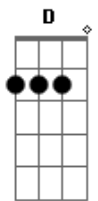

G D
This slope is Treacherous
Em C
This path is reckless
G D
This slope is Treacherous
Em C G
And I I I like it

G D
I can't decide if it's a choice
Em C
Getting swept away
G D
I hear the sound of my own voice
Em C
Asking you to stay
G D
And all we are is skin and bone
Em C
Trained to get along
G D
Forever going with the flow
Em C
But you're friction

G D
This slope is Treacherous
Em C
This path is reckless
G D
This slope is Treacherous

Em C
And I I I like it
D Em C
Two headlights shine through the sleepless night
G D
And I will get you will get you alone
Em C
Your name has echoed through my mind
G D
And I just think you should think you should know
Em C G
Them not being safe is worth the driving I will follow you
Em C
follow you home
I follow you follow you home

G D
This hope is Treacherous
Em C
This day dream is dangerous
G D
This hope is Treacherous
Em C
I I I - I I I - I I I

D Em C
Two headlights shine through the sleepless night
G D
And I will get you will get you alone
Em C
Your name has echoed through my mind
G D
And I just think you should think you should know
Em C
Them not being safe is worth the driving
G D
I will follow you follow you home
Em C
I follow you follow you home
G D
I will follow you follow you home
Em C
I follow you follow you home

G D
This slope is Treacherous
Em C
I-I-I like it

Acordes

© ukulele-chords.com