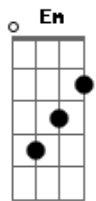

G D
This slope is Treacherous
Em C
This path is reckless
G D
This slope is Treacherous
Em C G
And I I I like it

G D
I can't decide if it's a choice
Em C
Getting swept away
G D
I hear the sound of my own voice
Em C
Asking you to stay
G D
And all we are is skin and bone
Em C
Trained to get along
G D
Forever going with the flow
Em C
But you're friction

G D
This slope is Treacherous
Em C
This path is reckless
G D
This slope is Treacherous

Em C
And I I I like it
D Em C
Two headlights shine through the sleepless night
G D
And I will get you will get you alone
Em C
Your name has echoed through my mind
G D
And I just think you should think you should know
Em C G
Them not being safe is worth the driving I will follow you
Em C
follow you home
I follow you follow you home

G D
This hope is Treacherous
Em C
This day dream is dangerous
G D
This hope is Treacherous
Em C
I I I - I I I - I I I

D Em C
Two headlights shine through the sleepless night
G D
And I will get you will get you alone
Em C
Your name has echoed through my mind
G D
And I just think you should think you should know
Em C
Them not being safe is worth the driving
G D
I will follow you follow you home
Em C
I follow you follow you home
G D
I will follow you follow you home
Em C
I follow you follow you home

G D
This slope is Treacherous
Em C
I-I-I like it

Acordes

© ukulele-chords.com

© ukulele-chords.com

© ukulele-chords.com

© ukulele-chords.com