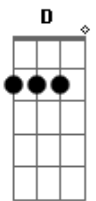

G D
This slope is Treacherous
Em C
This path is reckless
G D
This slope is Treacherous
Em C G
And I I I like it

G D
I can't decide if it's a choice
Em C
Getting swept away
G D
I hear the sound of my own voice
Em C
Asking you to stay
G D
And all we are is skin and bone
Em C
Trained to get along
G D
Forever going with the flow
Em C
But you're friction

G D
This slope is Treacherous
Em C
This path is reckless
G D
This slope is Treacherous

Em C
And I I I like it
D Em C
Two headlights shine through the sleepless night
G D
And I will get you will get you alone
Em C
Your name has echoed through my mind
G D
And I just think you should think you should know
Em C G
Them not being safe is worth the driving I will follow you
Em C
follow you home
I follow you follow you home

G D
This hope is Treacherous
Em C
This day dream is dangerous
G D
This hope is Treacherous
Em C
I I I - I I I - I I I

D Em C
Two headlights shine through the sleepless night
G D
And I will get you will get you alone
Em C
Your name has echoed through my mind
G D
And I just think you should think you should know
Em C
Them not being safe is worth the driving
G D
I will follow you follow you home
Em C
I follow you follow you home
G D
I will follow you follow you home
Em C
I follow you follow you home

G D
This slope is Treacherous
Em C
I-I-I like it

Acordes

© ukulele-chords.com