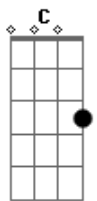

G D
This slope is Treacherous
Em C
This path is reckless
G D
This slope is Treacherous
Em C G
And I I I like it

G D
I can't decide if it's a choice
Em C
Getting swept away
G D
I hear the sound of my own voice
Em C
Asking you to stay
G D
And all we are is skin and bone
Em C
Trained to get along
G D
Forever going with the flow
Em C
But you're friction

G D
This slope is Treacherous
Em C
This path is reckless
G D
This slope is Treacherous

Em C
And I I I like it
D Em C
Two headlights shine through the sleepless night
G D
And I will get you will get you alone
Em C
Your name has echoed through my mind
G D
And I just think you should think you should know
Em C G
Them not being safe is worth the driving I will follow you
Em C
follow you home
I follow you follow you home

G D
This hope is Treacherous
Em C
This day dream is dangerous
G D
This hope is Treacherous
Em C
I I I - I I I - I I I

D Em C
Two headlights shine through the sleepless night
G D
And I will get you will get you alone
Em C
Your name has echoed through my mind
G D
And I just think you should think you should know
Em C
Them not being safe is worth the driving
G D
I will follow you follow you home
Em C
I follow you follow you home
G D
I will follow you follow you home
Em C
I follow you follow you home

G D
This slope is Treacherous
Em C
I-I-I like it

Acordes

© ukulele-chords.com

© ukulele-chords.com

© ukulele-chords.com

© ukulele-chords.com