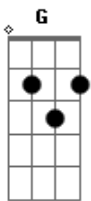

(intro) G C Em D

G C Em
Today was a fairy-tale you were the prince
I used to be a damsel in distress
G C Em
You took me by the hand and picked me up at six
D
Today was a fairy tale

Today was a fairytale...

G C Em
Today was a fairytale I wore a dress
D
You wore a dark grey t-shirt
G C Em
You told me I was pretty, when I looked like a mess
D
Today was a fairy tale
Em C D C D
Time slows down, whenever you're around

(chorus)

G C Em
But can you feel this magic in the air
D
It must have been the way you kissed me
G C Em
Fell in love when I saw you standing there
D
It must have been the way
G C Em
Today was a fairy tale..
D
It must have been the way
G C Em D
Today was a fairytale
G C
Today was a fairytale
Em D
You've got a smile that takes me to another planet
G C Em
Every move you make everything you say is right

D
Today was a fairytale

G C
Today was a fairytale

Em D
All that I can say is now it's getting so much clear
G C Em
Nothing made sense till the time I saw your face
D
Today was a fairytale

Em C D C D
Time slows down whenever you're around

Yeah yeah

(chorus)
(solo = intro)

Em C D
Time slows down whenever you're around
C Em
I can feel my heart
D Em
It's beating in my chest
D
Did you feel it?
C D
I can't put this down
G C Em
But can you feel this magic in the air
D
It must have been the way you kissed me
G C Em
Fell in love when I saw you standing there
D
It must have been the way
G C Em
Today was a fairy tale..
D
It must have been the way
G C Em D
Today was a fairytale
G C Em D
Oh oh, oh oh yeah yeah
G C Em D
oh oh, Today was a fairytale G

Acordes

© ukulele-chords.com