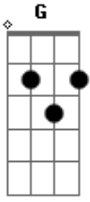

© ukulele-chords.com