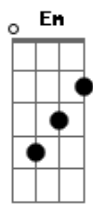

© ukulele-chords.com