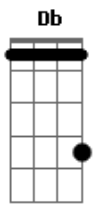

Taylor Swift - The Best Day

tom:

Db (forma dos acordes no tom de G)

Capostrate na 6ª casa
Intro: 2x: G Em C D

G Em
I'm five years old
C
It's getting cold
D
I've got my big coat on

G Em
I hear your laugh
C
And look up smiling at you
D
I run and run

G Em
Past the pumpkin patch
C
And the tractor rides up now
D
The sky is gold
G Em C
I hug your legs and fall asleep
D
On the way home

C D G D Em
I don't know why all the trees change in the fall
C D G D Em
I know you're not scared of anything at all
C D G D Em
Don't know if Snow White's house is near or far away
C D G Em C D
But I know I had the best day with you today

G Em
I'm thirteen now
C
And don't know how my friends
D
Could be so mean

G Em
I come home crying
C
And you hold me tight
D
And grab the keys

G Em
And we drive and drive
C
Until we've found a town
D
Far enough away

Acordes

© ukulele-chords.com