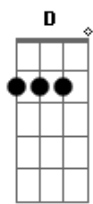

# Taylor Swift - The Best Day

tom:

Db (forma dos acordes no tom de G )

Capostrate na 6ª casa  
Intro: 2x: G Em C D

G Em  
I'm five years old  
C  
It's getting cold  
D  
I've got my big coat on

G Em  
I hear your laugh  
C  
And look up smiling at you  
D  
I run and run

## Acordes

© ukulele-chords.com

© ukulele-chords.com

© ukulele-chords.com

© ukulele-chords.com

© ukulele-chords.com

And we talk and window-shop  
C D  
Until I've forgotten all their names

C D G D Em  
I don't know who I'm gonna talk to now at school  
C D G D Em  
I know I'm laughing on the car ride home with you  
C D G D Em  
Don't know how long it's gonna take to feel okay  
C D G  
But I know I had the best day with you today

C  
I have an excellent father  
Em  
His strength is making me stronger  
C  
God smiles on my little brother  
Em D  
Inside and out he's better than I am

C G  
I grew up in a pretty house  
D  
And I had space to run  
C D  
And I had the best days with you