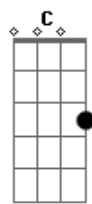

# Taylor Swift - The Best Day

tom:

Db (forma dos acordes no tom de G )

Capostrate na 6ª casa  
Intro: 2x: G Em C D

G Em  
I'm five years old  
C  
It's getting cold  
D  
I've got my big coat on

G Em  
I hear your laugh  
C  
And look up smiling at you  
D  
I run and run

G Em  
I'm thirteen now  
C  
And don't know how my friends  
D  
Could be so mean

G Em  
I come home crying  
C  
And you hold me tight  
D  
And grab the keys

G Em  
And we drive and drive  
C  
Until we've found a town  
D  
Far enough away

## Acordes

© ukulele-chords.com

© ukulele-chords.com

© ukulele-chords.com

© ukulele-chords.com

© ukulele-chords.com

And we talk and window-shop  
C D  
Until I've forgotten all their names

C D G D Em  
I don't know who I'm gonna talk to now at school  
C D G D Em  
I know I'm laughing on the car ride home with you  
C D G D Em  
Don't know how long it's gonna take to feel okay  
C D G  
But I know I had the best day with you today

C  
I have an excellent father  
Em  
His strength is making me stronger  
C  
God smiles on my little brother  
Em D  
Inside and out he's better than I am

C G  
I grew up in a pretty house  
D  
And I had space to run  
C D  
And I had the best days with you