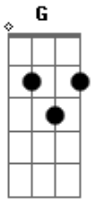

Alchemy?

[Refrão]

Who are we to fight the alchemy? ^G

Who are we to fight it? ^{Am}

Who are we to fight the alchemy? ^{F2}

[Ponte] ^{G Am}

Two headlights shine through the ^{F2}

Sleepless night ^C

And I will get you a? get you alone ^{G Am F2}

Your name has echoed through my mind ^C

Acordes

© ukulele-chords.com