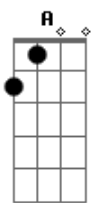

© ukulele-chords.com