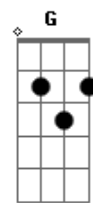

© ukulele-chords.com