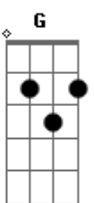

© ukulele-chords.com