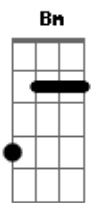

© ukulele-chords.com