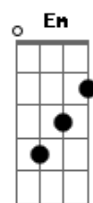

# Taylor Swift - The Albatross

tom: D [Primeira Parte]

**Bm** **D**  
Wise man once said  
**G7M** **A**  
"Wild winds are death to the candle"  
**Bm** **D** **G7M** **A**  
A rose by any other name is a scandal  
**Bm** **D** **G7M**  
Cautions issued, he stood  
**A**  
Shooting the messengers  
**Bm** **A** **G7M** **D**  
They tried to warn him about her

[Refrão]

**D** **A**  
Cross your thoughtless heart  
**Bm** **G7M**  
Only liquor anoints you  
**D** **A**  
She's the albatross  
**Bm** **G7M**  
She is here to destroy you  
**D** **A**  
Devils that you know  
**Bm** **G7M**  
Raise worse hell than a stranger  
**D** **A**  
She's the death you chose

## Acordes

© ukulele-chords.com

© ukulele-chords.com

© ukulele-chords.com

© ukulele-chords.com

© ukulele-chords.com

© ukulele-chords.com

**Bm** **G7M**  
You're in terrible danger