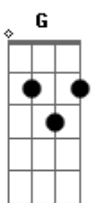

© ukulele-chords.com