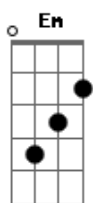

© ukulele-chords.com