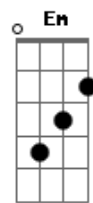

© ukulele-chords.com