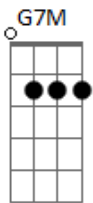

[Refrão]

D A
Cross your thoughtless heart
Bm G7M
Only liquor anoints you
D A
She's the albatross
Bm G7M
She is here to destroy you

[Segunda Parte]

Bm D
Wise man once said
G7M A
"One bad seed kills the garden"
Bm D G7M A
"One less temptress, one less dagger
To sharpen"
Bm D G7M
Locked me up in towers
A
But I'd visit in your dreams
Bm D G7M A
And they tried to warn you about me

[Refrão]

D A
Cross your thoughtless heart
Bm G7M
Only liquor anoints you
D A
She's the albatross
Bm G7M
She is here to destroy you
D A
Devils that you know
Bm G7M
Raise worse hell than a stranger
D A
She's the death you chose

Bm G7M
You're in terrible danger

[Ponte]

Em G7M D A Em
And when that sky rains fire on
You
G7M D A
And you're persona non grata
Em G7M D A
I'll tell you how I've been there
Em
Too
G7M D A
And that none of it matters

[Refrão]

Bm D G7M
Wise men once read fake news
A
And they believed it
Bm D G7M
Jackals raised their hackles
A
You couldn't conceive it
Bm D G7M
You were sleeping soundly when they
A Bm
Dragged you from your bed
D G7M A
And I tried to warn you about them

[Refrão]

D A
So I crossed my thoughtless heart
Bm G7M
Spread my wings like a parachute
D A
I'm the albatross
Bm G7M
I swept in at the rescue
D A
The devil that you know
Bm G7M
Looks now more like an angel
D A
I'm the life you chose
Bm G7M D A
And all this terrible danger
Bm G7M D A
This terrible danger
D A Bm G
So cross your thoughtless heart
D A
She's the albatross
Bm G7M
She is here to destroy you

Acordes

© ukulele-chords.com