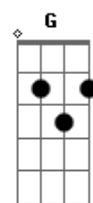

# Taylor Swift - The Albatross

tom: D [Primeira Parte]

**Bm** **D**  
Wise man once said  
**G7M** **A**  
"Wild winds are death to the candle"  
**Bm** **D** **G7M** **A**  
A rose by any other name is a scandal  
**Bm** **D** **G7M**  
Cautions issued, he stood  
**A**  
Shooting the messengers  
**Bm** **A** **G7M** **D**  
They tried to warn him about her

[Refrão]

**D** **A**  
Cross your thoughtless heart  
**Bm** **G7M**  
Only liquor anoints you  
**D** **A**  
She's the albatross  
**Bm** **G7M**  
She is here to destroy you  
**D** **A**  
Devils that you know  
**Bm** **G7M**  
Raise worse hell than a stranger  
**D** **A**  
She's the death you chose

## Acordes

© ukulele-chords.com

© ukulele-chords.com

© ukulele-chords.com

© ukulele-chords.com

© ukulele-chords.com

© ukulele-chords.com

**Bm** **G7M**  
You're in terrible danger