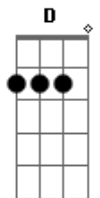

© ukulele-chords.com

© ukulele-chords.com