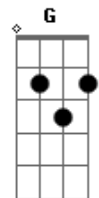

Taylor Swift - That's The Way I Loved You

Tom: F

(com acordes na forma de D)
Capotraste na 3ª casa
(capo on 3rd)

(intro) (D A Em G) (2x) A

D A
He is sensible and so incredible
Em G
And all my single friends are jealous
D A
He says everything I need to hear and it's like
Em G
I couldn't ask for anything better
D A
He opens up my door and I get into his car
Em Gm
And he says you look beautiful tonight
G
And I feel perfectly fine

D
But I miss screaming and fighting and kissing in the rain
A
And it's 2am and I'm cursing your name
Em
You're so in love that you act insane
G A
And that's the way I loved you
D
Breakin' down and coming undone
A
It's a roller coaster kinda rush
Em
And I never knew I could feel that much
G D A Em G A
And that's the way I loved you

D
He respects my space
A
And never makes me wait
Em G
And he calls exactly when he says he will
D
He's close to my mother
A
Talks business with my father
Em
He's charming and endearing
G

And I'm comfortable

D
But I miss screaming and fighting and kissing in the rain
A
And it's 2am and I'm cursing your name
Em
You're so in love that you act insane
G A
And that's the way I loved you
D
Breakin' down and coming undone
A
It's a roller coaster kinda rush
Em
And I never knew I could feel that much
G D A Em G
And that's the way I loved you

Em G
He can't see the smile I'm faking
D
And my heart's not breaking
A
'Cause I'm not feeling anything at all
Em
And you were wild and crazy
G D
Just so frustrating, intoxicating, complicated
A G
Got away by some mistake and now