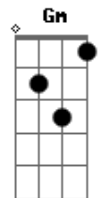

© ukulele-chords.com