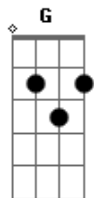

© ukulele-chords.com