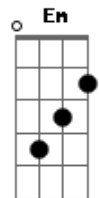

© ukulele-chords.com