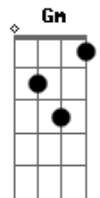

© ukulele-chords.com