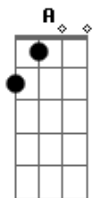

© ukulele-chords.com