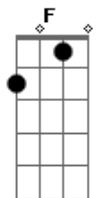

D
He respects my space
A
And never makes me wait
Em G
And he calls exactly when he says he will
D
He's close to my mother
A
Talks business with my father
Em
He's charming and endearing
G

And I'm comfortable

D
But I miss screaming and fighting and kissing in the rain
A
And it's 2am and I'm cursing your name
Em
You're so in love that you act insane
G A
And that's the way I loved you
D
Breakin' down and coming undone
A
It's a roller coaster kinda rush
Em
And I never knew I could feel that much
G D A Em G
And that's the way I loved you
Em G
He can't see the smile I'm faking
D
And my heart's not breaking
A
'Cause I'm not feeling anything at all
Em
And you were wild and crazy
G D
Just so frustrating, intoxicating, complicated
A G
Got away by some mistake and now

D
But I miss screaming and fighting and kissing in the rain
A
And it's 2am and I'm cursing your name
Em
I'm so in love that I acted insane
G A
And that's the way I loved you
D
Breakin' down and coming undone
A
It's a roller coaster kinda rush
Em
And I never knew I could feel that much
G A D A Em
And that's the way I loved you, oh
G A D A
And that's the way I loved you, oh
Em
Never knew I could feel that much
G Gm D
And that's the way I loved you

Acordes

© ukulele-chords.com