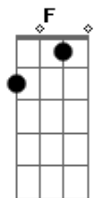

D
He respects my space
A
And never makes me wait
Em G
And he calls exactly when he says he will
D
He's close to my mother
A
Talks business with my father
Em
He's charming and endearing
G

And I'm comfortable

D
But I miss screaming and fighting and kissing in the rain
A
And it's 2am and I'm cursing your name
Em
You're so in love that you act insane
G A
And that's the way I loved you
D
Breakin' down and coming undone
A
It's a roller coaster kinda rush
Em
And I never knew I could feel that much
G D A Em G
And that's the way I loved you

Em G
He can't see the smile I'm faking
D
And my heart's not breaking
A
'Cause I'm not feeling anything at all
Em
And you were wild and crazy
G D
Just so frustrating, intoxicating, complicated
A G
Got away by some mistake and now

D
But I miss screaming and fighting and kissing in the rain
A
And it's 2am and I'm cursing your name
Em
I'm so in love that I acted insane
G A
And that's the way I loved you
D
Breakin' down and coming undone
A
It's a roller coaster kinda rush
Em
And I never knew I could feel that much
G A D A Em
And that's the way I loved you, oh
G A D A
And that's the way I loved you, oh
Em
Never knew I could feel that much
G Gm D
And that's the way I loved you

Acordes