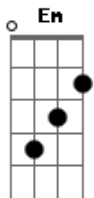

© ukulele-chords.com