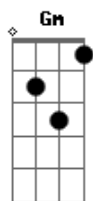

© ukulele-chords.com