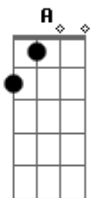

© ukulele-chords.com