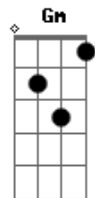

© ukulele-chords.com