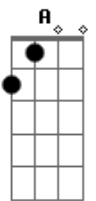

© ukulele-chords.com