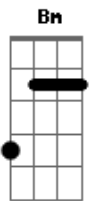

© ukulele-chords.com