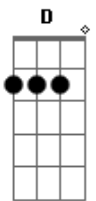

(chorus)

G G
So dim that spotlight, tell me things like
A D A Bm
I can't take my eyes off of you
G A
I'm no one special, just another wide-eyed girl
D A Bm
Who's desperately in love with you
G A
Give me a photograph to hang on my wall
D A Bm A
Superstar

(D A Bm A)

D A Bm
Morning loneliness
A D A Bm A
Comes around when I'm not dreaming about you
D A Bm A D A A
Bm A
When my world wakes up today you'll be in another town
D A

Bm A D A Bm A
And I knew when I saw your face, I'd be
D A
Counting down the ways to see you
D A
You smile that beautiful smile
Bm A D A
And all the girls in the front row scream your name

(chorus)

G G
So dim that spotlight, tell me things like
A D A Bm
I can't take my eyes off of you
G A
I'm no one special, just another wide-eyed girl
D A Bm
Who's desperately in love with you
G A
Give me a photograph to hang on my wall
D A Bm
Superstar

E B Gbm
You played in bars, you play guitar
A
And I'm invisible and everyone knows who you are
E B Gbm
And you'll never see, you sing me to sleep
D
Every night on the radio

(chorus)

G G
So dim that spotlight, tell me things like
A D A Bm
I can't take my eyes off of you
G A
I'm no one special, just another wide-eyed girl
D A Bm
Who's desperately in love with you
G A
Give me a photograph to hang on my wall
D A Bm A
Superstar
D A Bm A
Sweet, sweet superstar
D
Superstar

Acordes

© ukulele-chords.com