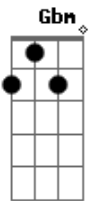

© ukulele-chords.com