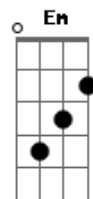

© ukulele-chords.com