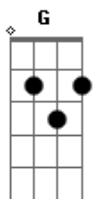

D Am C
I'll be right here on the ground

(C) G D Am C
When you come back down

G D
Talk dark and beautiful

Am C
He's complicated, he's irrational

G D Am C
But I hope someday you'll take me away and save the day, yea--
ah

G D
Something in his deep browns eyes has me sayin'

Am C
He's not all bad like his reputation and

G D Am C
I can't hear one single word they saa--ay

Am C G D Em

And you'll leave got places to be and I'll be o-kay

C G
I always forget to tell you I love you

D G
I loved you from the very first day

G D Am
I watch Superman fly away

C G
You've got a busy day today

D Am C
Go save the world I'll be around

G D Am
And I watch Superman fly away

C G
Come back I'll be with you someday

D Am C
I'll be right here on the ground

G G G
When you come back down

Am C G
And I watch you fly around the world

Em C
And I hope you don't take some other girl

C G D
Don't forget! Don't forget! About me!

Am C G
I'm far away but I never let you go

Em C
I'm lovestruck and looking out the window

C D
Don't forget! Don't forget! Where I'll be!

C
Right here wishing the flowers were from you

Em
Wishing the card was from you

Am D
Wishing the call was from you

(D) G
'Cause I loved you from the very first day

G D Am
I watch Superman fly away

C G
You've got a busy day today

D Am C
Go save the world I'll be around, forever and ever!

G D Am
I watch Superman fly away

C G
I swear I'll be with you someday

D Am C
I'll be right here on the ground

G D
When you come back down

Am C G D Am C G
La, la, la, la, la, la, when you come back down

Acordes

© ukulele-chords.com