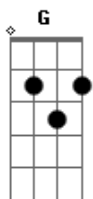

Come back I'll be with you someday

I'll be right here on the ground

(C) G D Am C
When you come back down

G D
Talk dark and beautiful

Am C
He's complicated, he's irrational

G D Am C
But I hope someday you'll take me away and save the day, yea--
ah

G D
Something in his deep browns eyes has me sayin'

Am C
He's not all bad like his reputation and

G D Am C
I can't hear one single word they saa--ay

Am C G D Em

And you'll leave got places to be and I'll be o-kay

C G
I always forget to tell you I love you

D G
I loved you from the very first day

G D Am
I watch Superman fly away

C G
You've got a busy day today

D Am C
Go save the world I'll be around

G D Am
And I watch Superman fly away

C G
Come back I'll be with you someday

D Am C
I'll be right here on the ground

G G G
When you come back down

Am C G
And I watch you fly around the world

Em C
And I hope you don't take some other girl

C G D
Don't forget! Don't forget! About me!

Am C G
I'm far away but I never let you go

Em C
I'm lovestruck and looking out the window

C D
Don't forget! Don't forget! Where I'll be!

C
Right here wishing the flowers were from you

Em
Wishing the card was from you

Am D
Wishing the call was from you

(D) G
'Cause I loved you from the very first day

G D Am
I watch Superman fly away

C G
You've got a busy day today

D Am C
Go save the world I'll be around, forever and ever!

G D Am
I watch Superman fly away

C G
I swear I'll be with you someday

D Am C
I'll be right here on the ground

G D
When you come back down

Am C G D Am C G
La, la, la, la, la, la, when you come back down

Acordes

© ukulele-chords.com