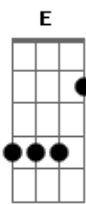

© ukulele-chords.com