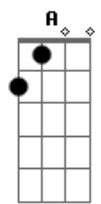

Two graves, one gun

Bm A Gbm E
You?ll find someone

Acordes

© ukulele-chords.com