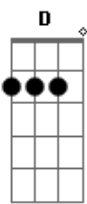

Two graves, one gun

Bm A Gbm E
You?ll find someone

Acordes

© ukulele-chords.com

© ukulele-chords.com

© ukulele-chords.com

© ukulele-chords.com

© ukulele-chords.com