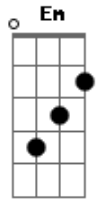

© ukulele-chords.com