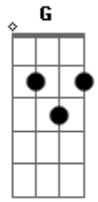

© ukulele-chords.com