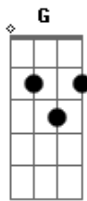

Taylor Swift - So High School

tom:

G [Intro] C G D C G D

[Primeira Parte]

C G D C
I feel so high school every time I
D
Look at you
C G D C
I wanna find you in a crowd just to
D
Hide from you

[Pré-Refrão]

G
And in a blink of a crinkling eye
C
I?m sinking, our fingers entwined
Em
Cheeks pink in the twinkling lights
D
Tell me ?bout the first time you saw

Am
It?s true, swear, scouts honor
G
You knew what you wanted, and, boy

You got her
C
Brand new, full throttle
D
You already know, babe

[Terceira Parte]

C G D C G
I feel like laughing in the middle of
D
Practice
C G D
Do that impression you did of your dad

[Ponte]

Am
Truth, dare, spin bottles
G
You know how to ball, I know Aristotle
C
Brand new, full throttle
D
Touch me while your bros play Grand
Theft Auto

Am
It?s true, swear, scouts honor
G
You knew what you wanted, and, boy
You got her
C

Brand new, full throttle

D

You already know, babe (You already

G

Know, babe)

Acordes

© ukulele-chords.com

© ukulele-chords.com