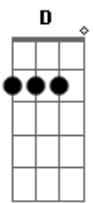

Taylor Swift - So High School

tom:

G [Intro] C G D C G D

[Primeira Parte]

C G D C
I feel so high school every time I
D
Look at you
C G D C
I wanna find you in a crowd just to
D
Hide from you

[Pré-Refrão]

G
And in a blink of a crinkling eye
C
I'm sinking, our fingers entwined
Em
Cheeks pink in the twinkling lights
D
Tell me 'bout the first time you saw

Am
It's true, swear, scouts honor
G
You knew what you wanted, and, boy

You got her
C
Brand new, full throttle
D
You already know, babe

[Terceira Parte]

C G D C G
I feel like laughing in the middle of
D
Practice
C G D
Do that impression you did of your dad

[Ponte]

Am
Truth, dare, spin bottles
G
You know how to ball, I know Aristotle
C
Brand new, full throttle
D
Touch me while your bros play Grand
Theft Auto
Am
It's true, swear, scouts honor
G
You knew what you wanted, and, boy
You got her
C

Brand new, full throttle
D

You already know, babe (You already
G
Know, babe)

Acordes

© ukulele-chords.com

© ukulele-chords.com

© ukulele-chords.com

© ukulele-chords.com

© ukulele-chords.com