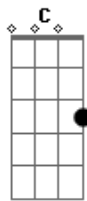

Taylor Swift - So High School

tom:

G [Intro] C G D C G D

[Primeira Parte]

C G D C
I feel so high school every time I
D
Look at you
C G D C
I wanna find you in a crowd just to
D
Hide from you

[Pré-Refrão]

G
And in a blink of a crinkling eye
C
I?m sinking, our fingers entwined
Em
Cheeks pink in the twinkling lights
D
Tell me ?bout the first time you saw

Am
It?s true, swear, scouts honor
G
You knew what you wanted, and, boy

You got her
C
Brand new, full throttle
D
You already know, babe

[Terceira Parte]

C G D C G
I feel like laughing in the middle of
D
Practice
C G D
Do that impression you did of your dad

[Ponte]

Am
Truth, dare, spin bottles
G
You know how to ball, I know Aristotle
C
Brand new, full throttle
D
Touch me while your bros play Grand
Theft Auto

Am
It?s true, swear, scouts honor
G
You knew what you wanted, and, boy
You got her
C

Brand new, full throttle

D

You already know, babe (You already

G

Know, babe)

Acordes

© ukulele-chords.com

© ukulele-chords.com