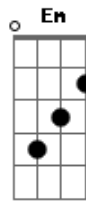

© ukulele-chords.com