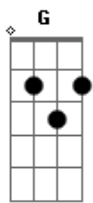

Brand new, full throttle
D

You already know, babe (You already
G
Know, babe)

Acordes

© ukulele-chords.com