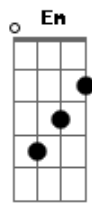

Taylor Swift - So High School

tom:

G [Intro] C G D C G D

[Primeira Parte]

C G D C
I feel so high school every time I
D
Look at you
C G D C
I wanna find you in a crowd just to
D
Hide from you

[Pré-Refrão]

G
And in a blink of a crinkling eye
C
I'm sinking, our fingers entwined
Em
Cheeks pink in the twinkling lights
D
Tell me 'bout the first time you saw

Am
It's true, swear, scouts honor
G
You knew what you wanted, and, boy

You got her
C
Brand new, full throttle
D
You already know, babe

[Terceira Parte]

C G D C G
I feel like laughing in the middle of
D
Practice
C G D
Do that impression you did of your dad

[Ponte]

Am
Truth, dare, spin bottles
G
You know how to ball, I know Aristotle
C
Brand new, full throttle
D
Touch me while your bros play Grand
Theft Auto
Am
It's true, swear, scouts honor
G
You knew what you wanted, and, boy
You got her
C

Brand new, full throttle
D

You already know, babe (You already
G
Know, babe)

Acordes

© ukulele-chords.com

© ukulele-chords.com

© ukulele-chords.com

© ukulele-chords.com

© ukulele-chords.com