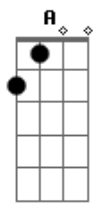

Taylor Swift - So High School

tom:

G [Intro] C G D C G D

[Primeira Parte]

C G D C
I feel so high school every time I
D
Look at you
C G D C
I wanna find you in a crowd just to
D
Hide from you

[Pré-Refrão]

G
And in a blink of a crinkling eye
C
I'm sinking, our fingers entwined
Em
Cheeks pink in the twinkling lights
D
Tell me 'bout the first time you saw

Am
It's true, swear, scouts honor
G
You knew what you wanted, and, boy

You got her
C
Brand new, full throttle
D
You already know, babe

[Terceira Parte]

C G D C G
I feel like laughing in the middle of
D
Practice
C G D
Do that impression you did of your dad

Brand new, full throttle
D

You already know, babe (You already
G
Know, babe)

Acordes

© ukulele-chords.com

© ukulele-chords.com

© ukulele-chords.com

© ukulele-chords.com

© ukulele-chords.com