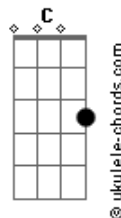

Taylor Swift - Safe And Sound

tom:

Intro: Am Em C G
Am Em C G

Am Em
I remember tears streaming down your face
C G
When I said, I'll never let you go
Am Em C G
When all those shadows almost killed your light
Am Em C G
I remember you said, Don't leave me here alone
Am Em C
But all that's dead and gone and passed tonight

[Refrão]

C G
Just close your eyes
D C
The sun is going down
C G
You'll be alright
D C
No one can hurt you now
C G
Come morning light
D Em D C
You and I'll be safe and sound

(Am Em C G)
(Am Em C G)

Am Em C
Don't you dare look out your window darling
G
Everything's on fire

Acordes

Am Em C G
The war outside our door keeps raging on
Am Em C G
Hold into this lullaby
Am Em C C
Even when the music's gone (gone)

C G
Just close your eyes
D C
The sun is going down
C G
You'll be alright
D C
No one can hurt you now
C G
Come morning light
D Em D C
You and I'll be safe and sound

(Am Em C G)
(Am Em C G)
(Am Em C G)
(Am Em C G)

C G D
Just close your eyes
C G D
You'll be alright
C G
Come morning light
D Em D C
You and I'll be safe and sound

[Final] Am Em C G
Am Em C G
Am Em C G
Am Em C G