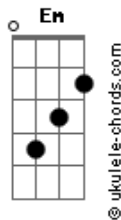

Taylor Swift - Safe And Sound

tom:

Intro: Am Em C G
Am Em C G

Am Em
I remember tears streaming down your face
C G
When I said, I'll never let you go
Am Em C G
When all those shadows almost killed your light
Am Em C G
I remember you said, Don't leave me here alone
Am Em C
But all that's dead and gone and passed tonight

[Refrão]

C G
Just close your eyes
D C
The sun is going down
C G
You'll be alright
D C
No one can hurt you now
C G
Come morning light
D Em D C
You and I'll be safe and sound

(Am Em C G)
(Am Em C G)

Am Em C
Don't you dare look out your window darling
G
Everything's on fire

Acordes

Am Em C G
The war outside our door keeps raging on
Am Em C G
Hold into this lullaby
Am Em C C
Even when the music's gone (gone)

C G
Just close your eyes
D C
The sun is going down
C G
You'll be alright
D C
No one can hurt you now
C G
Come morning light
D Em D C
You and I'll be safe and sound

(Am Em C G)
(Am Em C G)
(Am Em C G)
(Am Em C G)

C G D
Just close your eyes
C G D
You'll be alright
C G
Come morning light
D Em D C
You and I'll be safe and sound

[Final] Am Em C G
Am Em C G
Am Em C G
Am Em C G