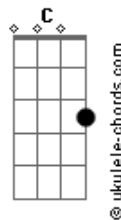

Taylor Swift - Safe And Sound

tom:

Intro: Am Em C G
Am Em C G

Am Em
I remember tears streaming down your face
C G
When I said, I'll never let you go
Am Em C G
When all those shadows almost killed your light
Am Em C G
I remember you said, Don't leave me here alone
Am Em C
But all that's dead and gone and passed tonight

[Refrão]

C G
Just close your eyes
D C
The sun is going down
C G
You'll be alright
D C
No one can hurt you now
C G
Come morning light
D Em D C
You and I'll be safe and sound

(Am Em C G)
(Am Em C G)

Am Em C
Don't you dare look out your window darling
G
Everything's on fire

Acordes

Am Em C G
The war outside our door keeps raging on
Am Em C G
Hold into this lullaby
Am Em C C
Even when the music's gone (gone)

C G
Just close your eyes
D C
The sun is going down
C G
You'll be alright
D C
No one can hurt you now
C G
Come morning light
D Em D C
You and I'll be safe and sound

(Am Em C G)
(Am Em C G)
(Am Em C G)
(Am Em C G)

C G D
Just close your eyes
C G D
You'll be alright
C G
Come morning light
D Em D C
You and I'll be safe and sound

[Final] Am Em C G
Am Em C G
Am Em C G
Am Em C G