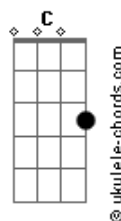

Taylor Swift - Safe And Sound

tom:

Intro: Am Em C G
Am Em C G

Am Em
I remember tears streaming down your face
C G
When I said, I'll never let you go
Am Em C G
When all those shadows almost killed your light
Am Em C G
I remember you said, Don't leave me here alone
Am Em C
But all that's dead and gone and passed tonight

[Refrão]

C G
Just close your eyes
D C
The sun is going down
C G
You'll be alright
D C
No one can hurt you now
C G
Come morning light
D Em D C
You and I'll be safe and sound

(Am Em C G)
(Am Em C G)

Am Em C
Don't you dare look out your window darling
G
Everything's on fire

Acordes

Am Em C G
The war outside our door keeps raging on
Am Em C G
Hold into this lullaby
Am Em C C
Even when the music's gone (gone)

C G
Just close your eyes
D C
The sun is going down
C G
You'll be alright
D C
No one can hurt you now
C G
Come morning light
D Em D C
You and I'll be safe and sound

(Am Em C G)
(Am Em C G)
(Am Em C G)
(Am Em C G)

C G D
Just close your eyes
C G D
You'll be alright
C G
Come morning light
D Em D C
You and I'll be safe and sound

[Final] Am Em C G
Am Em C G
Am Em C G
Am Em C G