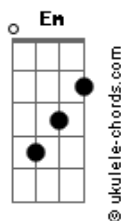

Taylor Swift - Safe And Sound

tom:

Intro: Am Em C G
Am Em C G

Am Em
I remember tears streaming down your face
C G
When I said, I'll never let you go
Am Em C G
When all those shadows almost killed your light
Am Em C G
I remember you said, Don't leave me here alone
Am Em C
But all that's dead and gone and passed tonight

[Refrão]

C G
Just close your eyes
D C
The sun is going down
C G
You'll be alright
D C
No one can hurt you now
C G
Come morning light
D Em D C
You and I'll be safe and sound

(Am Em C G)
(Am Em C G)

Am Em C
Don't you dare look out your window darling
G
Everything's on fire

Acordes

Am Em C G
The war outside our door keeps raging on
Am Em C G
Hold into this lullaby
Am Em C C
Even when the music's gone (gone)

C G
Just close your eyes
D C
The sun is going down
C G
You'll be alright
D C
No one can hurt you now
C G
Come morning light
D Em D C
You and I'll be safe and sound

(Am Em C G)
(Am Em C G)
(Am Em C G)
(Am Em C G)

C G D
Just close your eyes
C G D
You'll be alright
C G
Come morning light
D Em D C
You and I'll be safe and sound

[Final] Am Em C G
Am Em C G
Am Em C G
Am Em C G