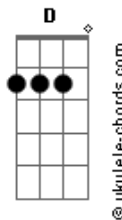

Taylor Swift - Safe And Sound

tom:

Intro: Am Em C G
Am Em C G

Am Em
I remember tears streaming down your face
C G
When I said, I'll never let you go
Am Em C G
When all those shadows almost killed your light
Am Em C G
I remember you said, Don't leave me here alone
Am Em C
But all that's dead and gone and passed tonight

[Refrão]

C G
Just close your eyes
D C
The sun is going down
C G
You'll be alright
D C
No one can hurt you now
C G
Come morning light
D Em D C
You and I'll be safe and sound

(Am Em C G)
(Am Em C G)

Am Em C
Don't you dare look out your window darling
G
Everything's on fire

Acordes

Am Em C G
The war outside our door keeps raging on
Am Em C G
Hold into this lullaby
Am Em C C
Even when the music's gone (gone)

C G
Just close your eyes
D C
The sun is going down
C G
You'll be alright
D C
No one can hurt you now
C G
Come morning light
D Em D C
You and I'll be safe and sound

(Am Em C G)
(Am Em C G)
(Am Em C G)
(Am Em C G)

C G D
Just close your eyes
C G D
You'll be alright
C G
Come morning light
D Em D C
You and I'll be safe and sound

[Final] Am Em C G
Am Em C G
Am Em C G
Am Em C G