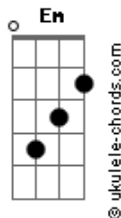

Taylor Swift - Safe And Sound

tom:

Intro: Am Em C G
Am Em C G

Am Em
I remember tears streaming down your face
C G
When I said, I'll never let you go
Am Em C G
When all those shadows almost killed your light
Am Em C G
I remember you said, Don't leave me here alone
Am Em C
But all that's dead and gone and passed tonight

[Refrão]

C G
Just close your eyes
D C
The sun is going down
C G
You'll be alright
D C
No one can hurt you now
C G
Come morning light
D Em D C
You and I'll be safe and sound

(Am Em C G)
(Am Em C G)

Am Em C
Don't you dare look out your window darling
G
Everything's on fire

Acordes

Am Em C G
The war outside our door keeps raging on
Am Em C G
Hold into this lullaby
Am Em C C
Even when the music's gone (gone)

C G
Just close your eyes
D C
The sun is going down
C G
You'll be alright
D C
No one can hurt you now
C G
Come morning light
D Em D C
You and I'll be safe and sound

(Am Em C G)
(Am Em C G)
(Am Em C G)
(Am Em C G)

C G D
Just close your eyes
C G D
You'll be alright
C G
Come morning light
D Em D C
You and I'll be safe and sound

[Final] Am Em C G
Am Em C G
Am Em C G
Am Em C G