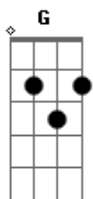

Taylor Swift - Sad Beautiful Tragic

Tom: G
Intro: 2x: G D Am C

G D Am C
Long handwritten note, deep in your pocket
G D Am C
Words, how little they mean, when they're a little too late
G D Am C
I stood right by the tracks, your face in a locket
G D Am C
Good girls, hopeful they'll be and lonely will wait

G D Am C
We had, a beautiful, magic love there
G D Am C
What a sad, beautiful, tragic love affair

G D Am C
G D Am C
In dreams, I meet you in long conversation
G D Am C
We both wake in lonely beds, and different cities
G D Am C
And time is taking it sweet time erasing you
C Am
And you've got your demons and darling they all look like me
G D Am C

Cause we had, a beautiful, magic love there
G D Am C
What a sad, beautiful, tragic love affair

G D Am C
Am C
Distance, timing, breakdown, fighting
G D
Silence, this train runs off its tracks
Am C
Kiss me, try to fix it, could you just try to listen
G D Am G C C (once)
Hang up, give up, for the life, of us we can't get back

G
D Am C
A beautiful, magic, love there
G D Am C
What a sad, beautiful, tragic, beautiful, tragic, beautiful
G D Am C
Cause we had, a beautiful, magic, love there
G D Am C
What a sad, beautiful, tragic, love affair
G D Am C
We had, a beautiful, magic, love there
G D Am C G
What a sad, beautiful, tragic, love affair

Acordes

© ukulele-chords.com