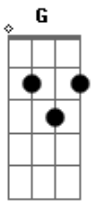

Taylor Swift - Sad Beautiful Tragic

Tom: G
Intro: 2x: G D Am C

G D Am C
Long handwritten note, deep in your pocket
G D Am C
Words, how little they mean, when they're a little too late
G D Am C
I stood right by the tracks, your face in a locket
G D Am C
Good girls, hopeful they'll be and lonely will wait

G D Am C
We had, a beautiful, magic love there
G D Am C
What a sad, beautiful, tragic love affair

G D Am C
G D Am C
In dreams, I meet you in long conversation
G D Am C
We both wake in lonely beds, and different cities
G D Am C
And time is taking it sweet time erasing you
C Am
And you've got your demons and darling they all look like me
G D Am C

Cause we had, a beautiful, magic love there
G D Am C
What a sad, beautiful, tragic love affair

G D Am C
Am C
Distance, timing, breakdown, fighting
G D
Silence, this train runs off its tracks
Am C
Kiss me, try to fix it, could you just try to listen
G D Am G C C (once)
Hang up, give up, for the life, of us we can't get back

G
D Am C
A beautiful, magic, love there
G D Am C
What a sad, beautiful, tragic, beautiful, tragic, beautiful
G D Am C
Cause we had, a beautiful, magic, love there
G D Am C
What a sad, beautiful, tragic, love affair
G D Am C
We had, a beautiful, magic, love there
G D Am C G
What a sad, beautiful, tragic, love affair

Acordes

© ukulele-chords.com