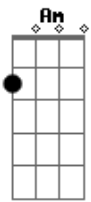

© ukulele-chords.com