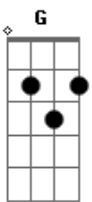

Am
Strings tied to levers

F
Slowed-down clocks tethered

G
All this showmanship

F C Am F
To keep it for you in sweetness

G C Am F
Way to go, tiger

G C Am F
Higher and higher

G C Am
Wilder and lighter

F G
For you

F C Am F
To keep it from you in sweetness

G C Am F
Way to go, tiger

G C Am F
Higher and higher

G C Am
Wilder and lighter

F G
For you

Em F
You got the dragonflies above your bed

G
You have a favorite spot on the swing set

You have no room in your dreams for regrets

Em
(You have no idea)

F
The time will arrive for the cruel and the mean

G
You'll learn to bounce back just like your trampoline

But now we'll curtail your curiosity

C Am F
In sweetness

G C Am F
Way to go, tiger (Way to go, tiger)

G C Am F
Higher and higher (Higher and higher)

G C Am
Wilder and lighter

F G
For you

Acordes

© ukulele-chords.com

© ukulele-chords.com