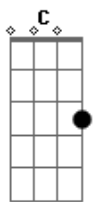

F C Am F
To keep it from you in sweetness

G C Am F
Way to go, tiger

G C Am F
Higher and higher

G C Am
Wilder and lighter

F G
For you

Em F
You got the dragonflies above your bed

G
You have a favorite spot on the swing set

You have no room in your dreams for regrets

Em
(You have no idea)

F
The time will arrive for the cruel and the mean

G
You'll learn to bounce back just like your trampoline

But now we'll curtail your curiosity

C Am F
In sweetness

G C Am F
Way to go, tiger (Way to go, tiger)

G C Am F
Higher and higher (Higher and higher)

G C Am
Wilder and lighter

F G
For you

Acordes

© ukulele-chords.com

© ukulele-chords.com