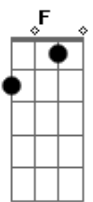

F C Am F
To keep it from you in sweetness

G C Am F
Way to go, tiger

G C Am F
Higher and higher

G C Am
Wilder and lighter

F G
For you

Em F
You got the dragonflies above your bed

G
You have a favorite spot on the swing set

C Am F
In sweetness

G C Am F
Way to go, tiger (Way to go, tiger)

G C Am F
Higher and higher (Higher and higher)

G C Am
Wilder and lighter

F G
For you

Acordes

© ukulele-chords.com

© ukulele-chords.com