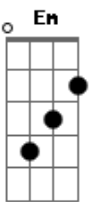

Taylor Swift - Robin

tom:

[Intro] C F G F

C F G F

C F
Long may you reign

You're an animal, you are bloodthirsty

Out window panes talking utter nonsense

You have no idea

Higher and higher (Higher and higher)

Wilder and lighter

For you

Acordes

© ukulele-chords.com

© ukulele-chords.com

© ukulele-chords.com

© ukulele-chords.com