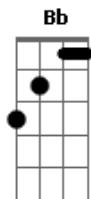

© ukulele-chords.com