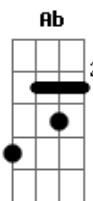

© ukulele-chords.com