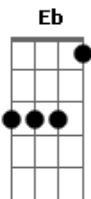

Taylor Swift - Red

Tom: G

(com acordes na forma de Capotraste na 4ª casa Intro: Eb)

Lovin' him is like, drivin' a new Maserati

Down a dead end street

Faster than the wind, passionate as sin

Ended so suddenly

Loving him is like, tryin' to change your mind

Once you're already flying through the free fall

Like the colors in autumn so bright

Just before they lose it all

Losing him was blue, like I'd never known

Missing him was dark grey, all alone

But love could be that strong

Losing him was blue, like I'd never known

Missing him was dark grey, all alone

Forgetting him was like trying to know somebody

You never met

But loving him was red

Re ee ed, re ee ed, oh red, re ee ed

And that's Why he's spinnin' 'round in my head

Cant stop turnin', burnin' red

Yeah, yeah

His love was like, drivin' a new Maserati

Down a dead end street.

Acordes

© ukulele-chords.com

© ukulele-chords.com