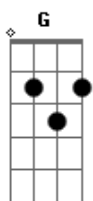

Like the colors in autumn so bright

Just before they lose it all

Losing him was blue, like I'd never known

Missing him was dark grey, all alone

Forgetting him was like trying to know somebody

You never met

But loving him was red

Re ee ed, re ee ed, re ee ed

Lovin' him was red

Re ee ed, re ee ed, re ee ed

Touching him was like, realizing all you ever wanted

Was right there in front of you

Memorizing him was as, easy as knowin' all the words

To your old favorite song

Fighting with him was like tryin' to solve a

Crossword and realizing there's no right answer

Regretting him was like wishing you never found love

But love could be that strong

Losing him was blue, like I'd never known

Missing him was dark grey, all alone

Forgetting him was like trying to know somebody

You never met

But loving him was red

Re ee ed, re ee ed, oh red, re ee ed

Burnin' red, re ee ed, re ee ed

Re ee ed

Remembering him comes in flashbacks and echos

Tellin' myself it's time now gotta let go

But moving on from him is impossible

When I still see it all in my, head

And burning red

Burning was reeeeed

Oh losing you was blue, like I'd never known

Missing him was dark grey, all alone

Forgetting him was like tryin' to know somebody

You never met

Cause loving him was red

Yeah, yeah, red

Oh Burning reeeeeeeed

And that's Why he's spinnin' 'round in my head

Cant stop turnin', burnin' red

Yeah, yeah

His love was like, drivin' a new Maserati

Down a dead end street.

Acordes

© ukulele-chords.com