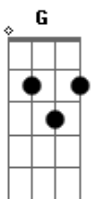

Taylor Swift - Red

Tom: G

(com acordes na forma de Capotraste na 4ª casa Intro: Eb)

Lovin' him is like, drivin' a new Maserati

Down a dead end street

Faster than the wind, passionate as sin

Ended so suddenly

Loving him is like, tryin' to change your mind

Once you're already flying through the free fall

Like the colors in autumn so bright

Just before they lose it all

Losing him was blue, like I'd never known

Missing him was dark grey, all alone

But love could be that strong

Losing him was blue, like I'd never known

Missing him was dark grey, all alone

Forgetting him was like trying to know somebody

You never met

But loving him was red

Re ee ed, re ee ed, oh red, re ee ed

And that's Why he's spinnin' 'round in my head

Cant stop turnin', burnin' red

Yeah, yeah

His love was like, drivin' a new Maserati

Down a dead end street.

Acordes

© ukulele-chords.com

© ukulele-chords.com