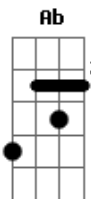

© ukulele-chords.com