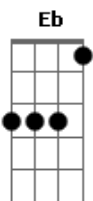

© ukulele-chords.com