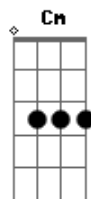

© ukulele-chords.com