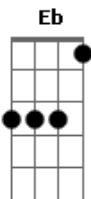

© ukulele-chords.com