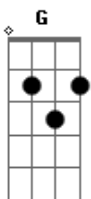

Like the colors in autumn so bright

Just before they lose it all

Losing him was blue, like I'd never known

Missing him was dark grey, all alone

Forgetting him was like trying to know somebody

You never met

But loving him was red

Re ee ed, re ee ed, re ee ed

Lovin' him was red

Re ee ed, re ee ed, re ee ed

Touching him was like, realizing all you ever wanted

Was right there in front of you

Memorizing him was as, easy as knowin' all the words

To your old favorite song

Fighting with him was like tryin' to solve a

Crossword and realizing there's no right answer

Regretting him was like wishing you never found love

But love could be that strong

Losing him was blue, like I'd never known

Missing him was dark grey, all alone

Forgetting him was like trying to know somebody

You never met

But loving him was red

Re ee ed, re ee ed, oh red, re ee ed

Burnin' red, re ee ed, re ee ed

Re ee ed

Remembering him comes in flashbacks and echos

Tellin' myself it's time now gotta let go

But moving on from him is impossible

When I still see it all in my, head

And burning red

Burning was reeeeed

Oh losing you was blue, like I'd never known

Missing him was dark grey, all alone

Forgetting him was like tryin' to know somebody

You never met

Cause loving him was red

Yeah, yeah, red

Oh Burning reeeeeeeed

And that's Why he's spinnin' 'round in my head

Cant stop turnin', burnin' red

Yeah, yeah

His love was like, drivin' a new Maserati

Down a dead end street.

Acordes

© ukulele-chords.com