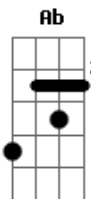

Taylor Swift - Red

Tom: G

(com acordes na forma de Capotraste na 4ª casa Intro: Eb)

Lovin' him is like, drivin' a new Maserati

Down a dead end street

Faster than the wind, passionate as sin

Ended so suddenly

And that's Why he's spinnin' 'round in my head

Cant stop turnin', burnin' red

Yeah, yeah

His love was like, drivin' a new Maserati

Down a dead end street.

Acordes

© ukulele-chords.com

© ukulele-chords.com