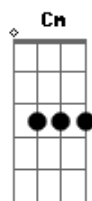

© ukulele-chords.com