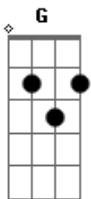

G Am
I hate that stupid old pickup truck
C D
You never let me drive
G Am
You're a redneck heartbreak
C D
Who's really bad at lying
G Am C
So watch me strike a match
D
On all my wasted time
C
As far as I'm concerned you're
D
Just another picture to burn

(G Am C D)

G Am
There's no time for tears,
C D
I'm just sitting here planning my revenge
G Am
There's nothing stopping me
C D
From going out with all of your best friends
G Am C D
And if you come around saying sorry to me
G Am C D
My daddy's gonna show you how sorry you'll be
G Am
Cause I hate that stupid old pickup truck
C D

You never let me drive
G Am
You're a redneck, heartbreak
C D
Who's really bad at lying
G Am C
So watch me strike a match
D
On all my wasted time
C
In case you haven't heard, you're
D
Just another picture to burn

(G Am C D)

C
And if you're missing me,
D
You'd better keep it to yourself
C Cmaj9
Cause coming back around here
D
Would be bad for your health...

G Am
Cause I hate that stupid old pickup truck
C D
You never let me drive
G Am
You're a redneck, heartbreak
C D
Who's really bad at lying
G Am C
So watch me strike a match
D
On all my wasted time
C
As far as I'm concerned you're
D G Am
Just another picture to burn
C D G Am
Burn, burn, burn, baby, burn
C D G Am C
You're just another picture to burn
D G
Baby, burn...

Acordes

© ukulele-chords.com