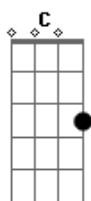

Taylor Swift - Paris

tom:

Intro: C D G
C D G

[Primeira Parte]

C
"Your ex-friend's sister
D
Met someone at a club and he kissed her
G
Turns out, it was that guy you

Hooked up with ages ago

C
Some wannabe Z-lister

D
Sit quiet by my side in the shade

G
And not the kind that's thrown
I mean, the kind under where a tree has grown

Acordes

© ukulele-chords.com

© ukulele-chords.com

© ukulele-chords.com

[Pré-Refrão]

C
I'm so in love that I might stop breathing
D