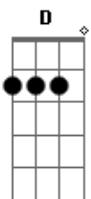

[Segunda Parte]

C Privacy sign on the door

D And on my page and on the whole world
G Romance is not dead if you keep it just yours

C Levitate above all the messes made

D Sit quiet by my side in the shade

G And not the kind that's thrown
I mean, the kind under where a tree has grown

Acordes

© ukulele-chords.com

© ukulele-chords.com

© ukulele-chords.com

[Pré-Refrão]

C I'm so in love that I might stop breathing
D

G Drew a map on your bedroom ceiling

No, I didn't see the news