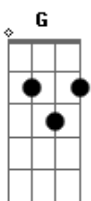

Taylor Swift - Paris

tom:

Intro: C D G
C D G

[Primeira Parte]

C
"Your ex-friend's sister
D
Met someone at a club and he kissed her
G
Turns out, it was that guy you

Hooked up with ages ago

C
Some wannabe Z-lister

D
Sit quiet by my side in the shade

G
And not the kind that's thrown
I mean, the kind under where a tree has grown

Acordes

© ukulele-chords.com

© ukulele-chords.com

© ukulele-chords.com

[Pré-Refrão]

C
I'm so in love that I might stop breathing
D