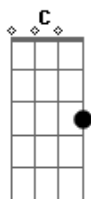

© ukulele-chords.com