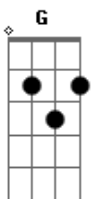

Taylor Swift - Paris

tom:

Intro: C D G
C D G

[Primeira Parte]

C "Your ex-friend's sister
D Met someone at a club and he kissed her
G Turns out, it was that guy you

Hooked up with ages ago

Some wannabe Z-lister

[Segunda Parte]

C Privacy sign on the door

D And on my page and on the whole world
G Romance is not dead if you keep it just yours

C Levitate above all the messes made

D Sit quiet by my side in the shade

G And not the kind that's thrown
I mean, the kind under where a tree has grown

Acordes

© ukulele-chords.com

© ukulele-chords.com

© ukulele-chords.com

[Pré-Refrão]

C I'm so in love that I might stop breathing
D

G Drew a map on your bedroom ceiling

No, I didn't see the news