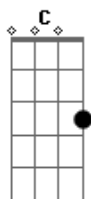

Taylor Swift - Paris

tom:

Intro: C D G
C D G

[Primeira Parte]

C "Your ex-friend's sister
D Met someone at a club and he kissed her
G Turns out, it was that guy you

Hooked up with ages ago

Some wannabe Z-lister

[Segunda Parte]

C Privacy sign on the door

D And on my page and on the whole world
G Romance is not dead if you keep it just yours

C Levitate above all the messes made

D Sit quiet by my side in the shade

G And not the kind that's thrown
I mean, the kind under where a tree has grown

Acordes

© ukulele-chords.com

© ukulele-chords.com

© ukulele-chords.com

[Pré-Refrão]

C I'm so in love that I might stop breathing
D

G Drew a map on your bedroom ceiling

No, I didn't see the news