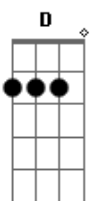

D
Sit quiet by my side in the shade

G
And not the kind that's thrown
I mean, the kind under where a tree has grown

Acordes

© ukulele-chords.com

© ukulele-chords.com

© ukulele-chords.com

[Pré-Refrão]

C
I'm so in love that I might stop breathing
D

G
Drew a map on your bedroom ceiling

No, I didn't see the news

C
'Cause we were somewhere else

D
Stumbled down pretend alleyways

G
Cheap wine, make believe it's champagne

I was taken by the view

[Refrão]

C
Like we were in Paris