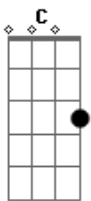

And life makes love look hard
The stakes are high
The waters rough
But this love is ours
And it's not theirs to speculate If it's wrong and,
your hands are tough but they are where mine belong and,
I'll fight their doubt and give you faith with this song for
you..
Cause I love the gap between your teeth
And I love the riddles that you speak
And any snide remarks from my father about your tattoos will
be ignored
Cause my heart is yours
So don't you worry your pretty little mind
People throw rocks at things that shine
And life makes love look hard
So don't you worry your pretty little mind
People throw rocks at things that shine
But they can't take what's ours
They can't take what's ours
The stakes are high
The waters rough
But this love is ours

Acordes

© ukulele-chords.com