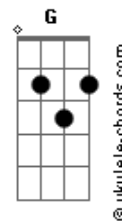

Taylor Swift - Need

tom:
Capotraste na 3ª casa
Intro: Em D Am

[Primeira Parte]

Em D
Want is the cigarette smoke on a jacket
Am
You wore to the wrong part of town
Em D
Desire?is?the sound of?the whiskey
Am
Telling me you miss me,?can you come around?

[Pré-Refrão]

Em D
Passion is a passing thing
C C D
It's accidental chemistry
Em D
Lust is a liar, a short-lived fire
C
It ain't what you and I are at all

[Refrão]

G D C
Oh, it's a need, it's a need
G D C
I would go anywhere that you lead
G D
I am hopeless, breathless, burning slow
C G
Touch me, hold me, tell me, "I won't let you go"
D C
I won't leave, it's a need

[Segunda Parte]

Em D
Danger is a thousand prickles on my neck
Am
That tell me to run or to freeze
Em D Am
Fear is the nightmare I had, you were with someone else
You forgot about me

Acordes

[Pré-Refrão]

Em D
Passion is a passing thing
C C D
It's accidental chemistry
Em D
Caught up in a feeling, it can be deceiving
C
This is like breathing for me

[Refrão]

G D C
Oh, it's a need, it's a need
G D C
I would go anywhere that you lead
G D
I am hopeless, breathless, burning slow
C G
Touch me, hold me, tell me, "I won't let you go"
D C
I won't leave, it's a need

[Ponte]

Cm
Baby, it's always
Ab Cm
A new kiss every time we do this
Ab
The truth is
Cm Ab
It's essential to me
Cm
That you love me more than
Ab
Wishing, longing

[Refrão]

G D C
Oh, it's a need, it's a need
G D C
I would go anywhere that you lead
G D
I am hopeless, breathless, burning slow
C G
Touch me, hold me, tell me, "I won't let you go"
D C
I won't leave, it's a need