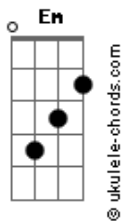

Taylor Swift - Need

tom:
Capotraste na 3ª casa
Intro: Em D Am

[Primeira Parte]

Em D
Want is the cigarette smoke on a jacket
Am
You wore to the wrong part of town
Em D
Desire?is?the sound of?the whiskey
Am
Telling me you miss me,?can you come around?

[Pré-Refrão]

Em D
Passion is a passing thing
C C D
It's accidental chemistry
Em D
Lust is a liar, a short-lived fire
C
It ain't what you and I are at all

[Refrão]

G D C
Oh, it's a need, it's a need
G D C
I would go anywhere that you lead
G D
I am hopeless, breathless, burning slow
C G
Touch me, hold me, tell me, "I won't let you go"
D C
I won't leave, it's a need

[Segunda Parte]

Em D
Danger is a thousand prickles on my neck
Am
That tell me to run or to freeze
Em D Am
Fear is the nightmare I had, you were with someone else
You forgot about me

Acordes

[Pré-Refrão]

Em D
Passion is a passing thing
C C D
It's accidental chemistry
Em D
Caught up in a feeling, it can be deceiving
C
This is like breathing for me

[Refrão]

G D C
Oh, it's a need, it's a need
G D C
I would go anywhere that you lead
G D
I am hopeless, breathless, burning slow
C G
Touch me, hold me, tell me, "I won't let you go"
D C
I won't leave, it's a need

[Ponte]

Cm
Baby, it's always
Ab Cm
A new kiss every time we do this
Ab
The truth is
Cm Ab
It's essential to me
Cm
That you love me more than
Ab
Wishing, longing

[Refrão]

G D C
Oh, it's a need, it's a need
G D C
I would go anywhere that you lead
G D
I am hopeless, breathless, burning slow
C G
Touch me, hold me, tell me, "I won't let you go"
D C
I won't leave, it's a need