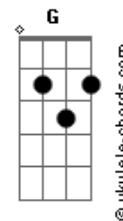

Taylor Swift - Need

tom:
Capostrate na 3ª casa
Intro: Em D Am

[Primeira Parte]

Em D
Want is the cigarette smoke on a jacket
Am
You wore to the wrong part of town
Em D
Desire?is?the sound of?the whiskey
Am
Telling me you miss me,?can you come around?

[Pré-Refrão]

Em D
Passion is a passing thing
C C D
It's accidental chemistry
Em D
Lust is a liar, a short-lived fire
C
It ain't what you and I are at all

[Refrão]

G D C
Oh, it's a need, it's a need
G D C
I would go anywhere that you lead
G D
I am hopeless, breathless, burning slow
C G
Touch me, hold me, tell me, "I won't let you go"
D C
I won't leave, it's a need

[Segunda Parte]

Em D
Danger is a thousand prickles on my neck
Am
That tell me to run or to freeze
Em D Am
Fear is the nightmare I had, you were with someone else
You forgot about me

Acordes

[Pré-Refrão]

Em D
Passion is a passing thing
C C D
It's accidental chemistry
Em D
Caught up in a feeling, it can be deceiving
C
This is like breathing for me

[Refrão]

G D C
Oh, it's a need, it's a need
G D C
I would go anywhere that you lead
G D
I am hopeless, breathless, burning slow
C G
Touch me, hold me, tell me, "I won't let you go"
D C
I won't leave, it's a need

[Ponte]

Cm
Baby, it's always
Ab Cm
A new kiss every time we do this
Ab
The truth is
Cm Ab
It's essential to me
Cm
That you love me more than
Ab
Wishing, longing

[Refrão]

G D C
Oh, it's a need, it's a need
G D C
I would go anywhere that you lead
G D
I am hopeless, breathless, burning slow
C G
Touch me, hold me, tell me, "I won't let you go"
D C
I won't leave, it's a need