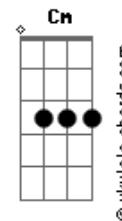

Taylor Swift - Need

tom:
Capostrate na 3ª casa
Intro: Em D Am

[Primeira Parte]

Em D
Want is the cigarette smoke on a jacket
Am
You wore to the wrong part of town
Em D
Desire?is?the sound of?the whiskey
Am
Telling me you miss me,?can you come around?

[Pré-Refrão]

Em D
Passion is a passing thing
C C D
It's accidental chemistry
Em D
Lust is a liar, a short-lived fire
C
It ain't what you and I are at all

[Refrão]

G D C
Oh, it's a need, it's a need
G D C
I would go anywhere that you lead
G D
I am hopeless, breathless, burning slow
C G
Touch me, hold me, tell me, "I won't let you go"
D C
I won't leave, it's a need

[Segunda Parte]

Em D
Danger is a thousand prickles on my neck
Am
That tell me to run or to freeze
Em D Am
Fear is the nightmare I had, you were with someone else
You forgot about me

Acordes

[Pré-Refrão]

Em D
Passion is a passing thing
C C D
It's accidental chemistry
Em D
Caught up in a feeling, it can be deceiving
C
This is like breathing for me

[Refrão]

G D C
Oh, it's a need, it's a need
G D C
I would go anywhere that you lead
G D
I am hopeless, breathless, burning slow
C G
Touch me, hold me, tell me, "I won't let you go"
D C
I won't leave, it's a need

[Ponte]

Cm
Baby, it's always
Ab Cm
A new kiss every time we do this
Ab
The truth is
Cm Ab
It's essential to me
Cm
That you love me more than
Ab
Wishing, longing

[Refrão]

G D C
Oh, it's a need, it's a need
G D C
I would go anywhere that you lead
G D
I am hopeless, breathless, burning slow
C G
Touch me, hold me, tell me, "I won't let you go"
D C
I won't leave, it's a need