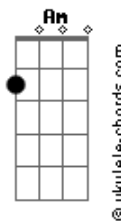

Taylor Swift - Need

tom:
Capostrate na 3ª casa
Intro: Em D Am

[Primeira Parte]

Em D
Want is the cigarette smoke on a jacket
Am
You wore to the wrong part of town
Em D
Desire?is?the sound of?the whiskey
Am
Telling me you miss me,?can you come around?

[Pré-Refrão]

Em D
Passion is a passing thing
C C D
It's accidental chemistry
Em D
Lust is a liar, a short-lived fire
C
It ain't what you and I are at all

[Refrão]

G D C
Oh, it's a need, it's a need
G D C
I would go anywhere that you lead
G D
I am hopeless, breathless, burning slow
C G
Touch me, hold me, tell me, "I won't let you go"
D C
I won't leave, it's a need

[Segunda Parte]

Em D
Danger is a thousand prickles on my neck
Am
That tell me to run or to freeze
Em D Am
Fear is the nightmare I had, you were with someone else
You forgot about me

Acordes

[Pré-Refrão]

Em D
Passion is a passing thing
C C D
It's accidental chemistry
Em D
Caught up in a feeling, it can be deceiving
C
This is like breathing for me

[Refrão]

G D C
Oh, it's a need, it's a need
G D C
I would go anywhere that you lead
G D
I am hopeless, breathless, burning slow
C G
Touch me, hold me, tell me, "I won't let you go"
D C
I won't leave, it's a need

[Ponte]

Cm
Baby, it's always
Ab Cm
A new kiss every time we do this
Ab
The truth is
Cm Ab
It's essential to me
Cm
That you love me more than
Ab
Wishing, longing

[Refrão]

G D C
Oh, it's a need, it's a need
G D C
I would go anywhere that you lead
G D
I am hopeless, breathless, burning slow
C G
Touch me, hold me, tell me, "I won't let you go"
D C
I won't leave, it's a need