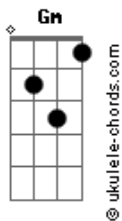

Taylor Swift - Need

tom:
Capotraste na 3ª casa
Intro: Em D Am

[Primeira Parte]

Em D
Want is the cigarette smoke on a jacket
Am
You wore to the wrong part of town
Em D
Desire?is?the sound of?the whiskey
Am
Telling me you miss me,?can you come around?

[Pré-Refrão]

Em D
Passion is a passing thing
C C D
It's accidental chemistry
Em D
Lust is a liar, a short-lived fire
C
It ain't what you and I are at all

[Refrão]

G D C
Oh, it's a need, it's a need
G D C
I would go anywhere that you lead
G D
I am hopeless, breathless, burning slow
C G
Touch me, hold me, tell me, "I won't let you go"
D C
I won't leave, it's a need

[Segunda Parte]

Em D
Danger is a thousand prickles on my neck
Am
That tell me to run or to freeze
Em D Am
Fear is the nightmare I had, you were with someone else
You forgot about me

Acordes

[Pré-Refrão]

Em D
Passion is a passing thing
C C D
It's accidental chemistry
Em D
Caught up in a feeling, it can be deceiving
C
This is like breathing for me

[Refrão]

G D C
Oh, it's a need, it's a need
G D C
I would go anywhere that you lead
G D
I am hopeless, breathless, burning slow
C G
Touch me, hold me, tell me, "I won't let you go"
D C
I won't leave, it's a need

[Ponte]

Cm
Baby, it's always
Ab Cm
A new kiss every time we do this
Ab
The truth is
Cm Ab
It's essential to me
Cm
That you love me more than
Ab
Wishing, longing

[Refrão]

G D C
Oh, it's a need, it's a need
G D C
I would go anywhere that you lead
G D
I am hopeless, breathless, burning slow
C G
Touch me, hold me, tell me, "I won't let you go"
D C
I won't leave, it's a need