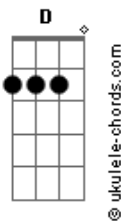

Taylor Swift - Need

tom:
Capotraste na 3ª casa
Intro: Em D Am

[Primeira Parte]

Em D
Want is the cigarette smoke on a jacket
Am
You wore to the wrong part of town
Em D
Desire?is?the sound of?the whiskey
Am
Telling me you miss me,?can you come around?

[Pré-Refrão]

Em D
Passion is a passing thing
C C D
It's accidental chemistry
Em D
Lust is a liar, a short-lived fire
C
It ain't what you and I are at all

[Refrão]

G D C
Oh, it's a need, it's a need
G D C
I would go anywhere that you lead
G D
I am hopeless, breathless, burning slow
C G
Touch me, hold me, tell me, "I won't let you go"
D C
I won't leave, it's a need

[Segunda Parte]

Em D
Danger is a thousand prickles on my neck
Am
That tell me to run or to freeze
Em D Am
Fear is the nightmare I had, you were with someone else
You forgot about me

Acordes

[Pré-Refrão]

Em D
Passion is a passing thing
C C D
It's accidental chemistry
Em D
Caught up in a feeling, it can be deceiving
C
This is like breathing for me

[Refrão]

G D C
Oh, it's a need, it's a need
G D C
I would go anywhere that you lead
G D
I am hopeless, breathless, burning slow
C G
Touch me, hold me, tell me, "I won't let you go"
D C
I won't leave, it's a need

[Ponte]

Cm
Baby, it's always
Ab Cm
A new kiss every time we do this
Ab
The truth is
Cm Ab
It's essential to me
Cm
That you love me more than
Ab
Wishing, longing

[Refrão]

G D C
Oh, it's a need, it's a need
G D C
I would go anywhere that you lead
G D
I am hopeless, breathless, burning slow
C G
Touch me, hold me, tell me, "I won't let you go"
D C
I won't leave, it's a need