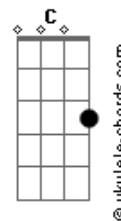

Taylor Swift - Need

tom:
Capostrate na 3ª casa
Intro: Em D Am

[Primeira Parte]

Em D
Want is the cigarette smoke on a jacket
Am
You wore to the wrong part of town
Em D
Desire?is?the sound of?the whiskey
Am
Telling me you miss me,?can you come around?

[Pré-Refrão]

Em D
Passion is a passing thing
C C D
It's accidental chemistry
Em D
Lust is a liar, a short-lived fire
C
It ain't what you and I are at all

[Refrão]

G D C
Oh, it's a need, it's a need
G D C
I would go anywhere that you lead
G D
I am hopeless, breathless, burning slow
C G
Touch me, hold me, tell me, "I won't let you go"
D C
I won't leave, it's a need

[Segunda Parte]

Em D
Danger is a thousand prickles on my neck
Am
That tell me to run or to freeze
Em D Am
Fear is the nightmare I had, you were with someone else
You forgot about me

Acordes

[Pré-Refrão]

Em D
Passion is a passing thing
C C D
It's accidental chemistry
Em D
Caught up in a feeling, it can be deceiving
C
This is like breathing for me

[Refrão]

G D C
Oh, it's a need, it's a need
G D C
I would go anywhere that you lead
G D
I am hopeless, breathless, burning slow
C G
Touch me, hold me, tell me, "I won't let you go"
D C
I won't leave, it's a need

[Ponte]

Cm
Baby, it's always
Ab Cm
A new kiss every time we do this
Ab
The truth is
Cm Ab
It's essential to me
Cm
That you love me more than
Ab
Wishing, longing

[Refrão]

G D C
Oh, it's a need, it's a need
G D C
I would go anywhere that you lead
G D
I am hopeless, breathless, burning slow
C G
Touch me, hold me, tell me, "I won't let you go"
D C
I won't leave, it's a need