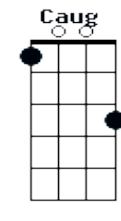

Taylor Swift - Need

tom:
Capostrate na 3ª casa
Intro: Em D Am

[Primeira Parte]

Em D
Want is the cigarette smoke on a jacket
Am
You wore to the wrong part of town
Em D
Desire?is?the sound of?the whiskey
Am
Telling me you miss me,?can you come around?

[Pré-Refrão]

Em D
Passion is a passing thing
C C D
It's accidental chemistry
Em D
Lust is a liar, a short-lived fire
C
It ain't what you and I are at all

[Refrão]

G D C
Oh, it's a need, it's a need
G D C
I would go anywhere that you lead
G D
I am hopeless, breathless, burning slow
C G
Touch me, hold me, tell me, "I won't let you go"
D C
I won't leave, it's a need

[Segunda Parte]

Em D
Danger is a thousand prickles on my neck
Am
That tell me to run or to freeze
Em D Am
Fear is the nightmare I had, you were with someone else
You forgot about me

Acordes

[Pré-Refrão]

Em D
Passion is a passing thing
C C D
It's accidental chemistry
Em D
Caught up in a feeling, it can be deceiving
C
This is like breathing for me

[Refrão]

G D C
Oh, it's a need, it's a need
G D C
I would go anywhere that you lead
G D
I am hopeless, breathless, burning slow
C G
Touch me, hold me, tell me, "I won't let you go"
D C
I won't leave, it's a need

[Ponte]

Cm
Baby, it's always
Ab Cm
A new kiss every time we do this
Ab
The truth is
Cm Ab
It's essential to me
Cm
That you love me more than
Ab
Wishing, longing

[Refrão]

G D C
Oh, it's a need, it's a need
G D C
I would go anywhere that you lead
G D
I am hopeless, breathless, burning slow
C G
Touch me, hold me, tell me, "I won't let you go"
D C
I won't leave, it's a need