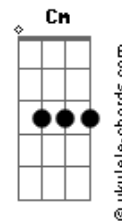

Taylor Swift - Need

tom:
Capotraste na 3ª casa
Intro: Em D Am

[Primeira Parte]

Em D
Want is the cigarette smoke on a jacket
Am
You wore to the wrong part of town
Em D
Desire?is?the sound of?the whiskey
Am
Telling me you miss me,?can you come around?

[Pré-Refrão]

Em D
Passion is a passing thing
C C D
It's accidental chemistry
Em D
Lust is a liar, a short-lived fire
C
It ain't what you and I are at all

[Refrão]

G D C
Oh, it's a need, it's a need
G D C
I would go anywhere that you lead
G D
I am hopeless, breathless, burning slow
C G
Touch me, hold me, tell me, "I won't let you go"
D C
I won't leave, it's a need

[Segunda Parte]

Em D
Danger is a thousand prickles on my neck
Am
That tell me to run or to freeze
Em D Am
Fear is the nightmare I had, you were with someone else
You forgot about me

Acordes

[Pré-Refrão]

Em D
Passion is a passing thing
C C D
It's accidental chemistry
Em D
Caught up in a feeling, it can be deceiving
C
This is like breathing for me

[Refrão]

G D C
Oh, it's a need, it's a need
G D C
I would go anywhere that you lead
G D
I am hopeless, breathless, burning slow
C G
Touch me, hold me, tell me, "I won't let you go"
D C
I won't leave, it's a need

[Ponte]

Cm
Baby, it's always
Ab Cm
A new kiss every time we do this
Ab
The truth is
Cm Ab
It's essential to me
Cm
That you love me more than
Ab
Wishing, longing

[Refrão]

G D C
Oh, it's a need, it's a need
G D C
I would go anywhere that you lead
G D
I am hopeless, breathless, burning slow
C G
Touch me, hold me, tell me, "I won't let you go"
D C
I won't leave, it's a need