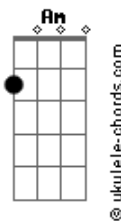

Taylor Swift - Need

tom:
Capotraste na 3ª casa
Intro: Em D Am

[Primeira Parte]

Em D
Want is the cigarette smoke on a jacket
Am
You wore to the wrong part of town
Em D
Desire?is?the sound of?the whiskey
Am
Telling me you miss me,?can you come around?

[Pré-Refrão]

Em D
Passion is a passing thing
C C D
It's accidental chemistry
Em D
Lust is a liar, a short-lived fire
C
It ain't what you and I are at all

[Refrão]

G D C
Oh, it's a need, it's a need
G D C
I would go anywhere that you lead
G D
I am hopeless, breathless, burning slow
C G
Touch me, hold me, tell me, "I won't let you go"
D C
I won't leave, it's a need

[Segunda Parte]

Em D
Danger is a thousand prickles on my neck
Am
That tell me to run or to freeze
Em D Am
Fear is the nightmare I had, you were with someone else
You forgot about me

Acordes

[Pré-Refrão]

Em D
Passion is a passing thing
C C D
It's accidental chemistry
Em D
Caught up in a feeling, it can be deceiving
C
This is like breathing for me

[Refrão]

G D C
Oh, it's a need, it's a need
G D C
I would go anywhere that you lead
G D
I am hopeless, breathless, burning slow
C G
Touch me, hold me, tell me, "I won't let you go"
D C
I won't leave, it's a need

[Ponte]

Cm
Baby, it's always
Ab Cm
A new kiss every time we do this
Ab
The truth is
Cm Ab
It's essential to me
Cm
That you love me more than
Ab
Wishing, longing

[Refrão]

G D C
Oh, it's a need, it's a need
G D C
I would go anywhere that you lead
G D
I am hopeless, breathless, burning slow
C G
Touch me, hold me, tell me, "I won't let you go"
D C
I won't leave, it's a need