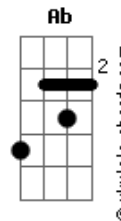

Taylor Swift - Need

tom:
Capostrate na 3ª casa
Intro: Em D Am

[Primeira Parte]

Em D
Want is the cigarette smoke on a jacket
Am
You wore to the wrong part of town
Em D
Desire?is?the sound of?the whiskey
Am
Telling me you miss me,?can you come around?

[Pré-Refrão]

Em D
Passion is a passing thing
C C D
It's accidental chemistry
Em D
Lust is a liar, a short-lived fire
C
It ain't what you and I are at all

[Refrão]

G D C
Oh, it's a need, it's a need
G D C
I would go anywhere that you lead
G D
I am hopeless, breathless, burning slow
C G
Touch me, hold me, tell me, "I won't let you go"
D C
I won't leave, it's a need

[Segunda Parte]

Em D
Danger is a thousand prickles on my neck
Am
That tell me to run or to freeze
Em D Am
Fear is the nightmare I had, you were with someone else
You forgot about me

Acordes

[Pré-Refrão]

Em D
Passion is a passing thing
C C D
It's accidental chemistry
Em D
Caught up in a feeling, it can be deceiving
C
This is like breathing for me

[Refrão]

G D C
Oh, it's a need, it's a need
G D C
I would go anywhere that you lead
G D
I am hopeless, breathless, burning slow
C G
Touch me, hold me, tell me, "I won't let you go"
D C
I won't leave, it's a need

[Ponte]

Cm
Baby, it's always
Ab Cm
A new kiss every time we do this
Ab
The truth is
Cm Ab
It's essential to me
Cm
That you love me more than
Ab
Wishing, longing

[Refrão]

G D C
Oh, it's a need, it's a need
G D C
I would go anywhere that you lead
G D
I am hopeless, breathless, burning slow
C G
Touch me, hold me, tell me, "I won't let you go"
D C
I won't leave, it's a need