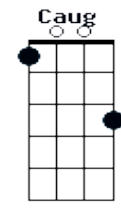

Taylor Swift - Need

tom:
Capotraste na 3ª casa
Intro: Em D Am

[Primeira Parte]

Em D
Want is the cigarette smoke on a jacket
Am
You wore to the wrong part of town
Em D
Desire?is?the sound of?the whiskey
Am
Telling me you miss me,?can you come around?

[Pré-Refrão]

Em D
Passion is a passing thing
C C D
It's accidental chemistry
Em D
Lust is a liar, a short-lived fire
C
It ain't what you and I are at all

[Refrão]

G D C
Oh, it's a need, it's a need
G D C
I would go anywhere that you lead
G D
I am hopeless, breathless, burning slow
C G
Touch me, hold me, tell me, "I won't let you go"
D C
I won't leave, it's a need

[Segunda Parte]

Em D
Danger is a thousand prickles on my neck
Am
That tell me to run or to freeze
Em D Am
Fear is the nightmare I had, you were with someone else
You forgot about me

Acordes

[Pré-Refrão]

Em D
Passion is a passing thing
C C D
It's accidental chemistry
Em D
Caught up in a feeling, it can be deceiving
C
This is like breathing for me

[Refrão]

G D C
Oh, it's a need, it's a need
G D C
I would go anywhere that you lead
G D
I am hopeless, breathless, burning slow
C G
Touch me, hold me, tell me, "I won't let you go"
D C
I won't leave, it's a need

[Ponte]

Cm
Baby, it's always
Ab Cm
A new kiss every time we do this
Ab
The truth is
Cm Ab
It's essential to me
Cm
That you love me more than
Ab
Wishing, longing

[Refrão]

G D C
Oh, it's a need, it's a need
G D C
I would go anywhere that you lead
G D
I am hopeless, breathless, burning slow
C G
Touch me, hold me, tell me, "I won't let you go"
D C
I won't leave, it's a need