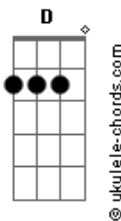

Taylor Swift - Need

tom:
Capostrate na 3ª casa
Intro: Em D Am

[Primeira Parte]

Em D
Want is the cigarette smoke on a jacket
Am
You wore to the wrong part of town
Em D
Desire?is?the sound of?the whiskey
Am
Telling me you miss me,?can you come around?

[Pré-Refrão]

Em D
Passion is a passing thing
C C D
It's accidental chemistry
Em D
Lust is a liar, a short-lived fire
C
It ain't what you and I are at all

[Refrão]

G D C
Oh, it's a need, it's a need
G D C
I would go anywhere that you lead
G D
I am hopeless, breathless, burning slow
C G
Touch me, hold me, tell me, "I won't let you go"
D C
I won't leave, it's a need

[Segunda Parte]

Em D
Danger is a thousand prickles on my neck
Am
That tell me to run or to freeze
Em D Am
Fear is the nightmare I had, you were with someone else
You forgot about me

Acordes

[Pré-Refrão]

Em D
Passion is a passing thing
C C D
It's accidental chemistry
Em D
Caught up in a feeling, it can be deceiving
C
This is like breathing for me

[Refrão]

G D C
Oh, it's a need, it's a need
G D C
I would go anywhere that you lead
G D
I am hopeless, breathless, burning slow
C G
Touch me, hold me, tell me, "I won't let you go"
D C
I won't leave, it's a need

[Ponte]

Cm
Baby, it's always
Ab Cm
A new kiss every time we do this
Ab
The truth is
Cm Ab
It's essential to me
Cm
That you love me more than
Ab
Wishing, longing

[Refrão]

G D C
Oh, it's a need, it's a need
G D C
I would go anywhere that you lead
G D
I am hopeless, breathless, burning slow
C G
Touch me, hold me, tell me, "I won't let you go"
D C
I won't leave, it's a need