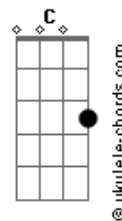

Taylor Swift - Need

tom:
Capotraste na 3ª casa
Intro: Em D Am

[Primeira Parte]

Em D
Want is the cigarette smoke on a jacket
Am
You wore to the wrong part of town
Em D
Desire?is?the sound of?the whiskey
Am
Telling me you miss me,?can you come around?

[Pré-Refrão]

Em D
Passion is a passing thing
C C D
It's accidental chemistry
Em D
Lust is a liar, a short-lived fire
C
It ain't what you and I are at all

[Refrão]

G D C
Oh, it's a need, it's a need
G D C
I would go anywhere that you lead
G D
I am hopeless, breathless, burning slow
C G
Touch me, hold me, tell me, "I won't let you go"
D C
I won't leave, it's a need

[Segunda Parte]

Em D
Danger is a thousand prickles on my neck
Am
That tell me to run or to freeze
Em D Am
Fear is the nightmare I had, you were with someone else
You forgot about me

Acordes

[Pré-Refrão]

Em D
Passion is a passing thing
C C D
It's accidental chemistry
Em D
Caught up in a feeling, it can be deceiving
C
This is like breathing for me

[Refrão]

G D C
Oh, it's a need, it's a need
G D C
I would go anywhere that you lead
G D
I am hopeless, breathless, burning slow
C G
Touch me, hold me, tell me, "I won't let you go"
D C
I won't leave, it's a need

[Ponte]

Cm
Baby, it's always
Ab Cm
A new kiss every time we do this
Ab
The truth is
Cm Ab
It's essential to me
Cm
That you love me more than
Ab
Wishing, longing

[Refrão]

G D C
Oh, it's a need, it's a need
G D C
I would go anywhere that you lead
G D
I am hopeless, breathless, burning slow
C G
Touch me, hold me, tell me, "I won't let you go"
D C
I won't leave, it's a need