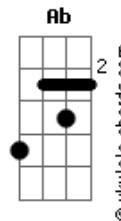

Taylor Swift - Need

tom:
Capotraste na 3ª casa
Intro: Em D Am

[Primeira Parte]

Em D
Want is the cigarette smoke on a jacket
Am
You wore to the wrong part of town
Em D
Desire?is?the sound of?the whiskey
Am
Telling me you miss me,?can you come around?

[Pré-Refrão]

Em D
Passion is a passing thing
C C D
It's accidental chemistry
Em D
Lust is a liar, a short-lived fire
C
It ain't what you and I are at all

[Refrão]

G D C
Oh, it's a need, it's a need
G D C
I would go anywhere that you lead
G D
I am hopeless, breathless, burning slow
C G
Touch me, hold me, tell me, "I won't let you go"
D C
I won't leave, it's a need

[Segunda Parte]

Em D
Danger is a thousand prickles on my neck
Am
That tell me to run or to freeze
Em D Am
Fear is the nightmare I had, you were with someone else
You forgot about me

Acordes

[Pré-Refrão]

Em D
Passion is a passing thing
C C D
It's accidental chemistry
Em D
Caught up in a feeling, it can be deceiving
C
This is like breathing for me

[Refrão]

G D C
Oh, it's a need, it's a need
G D C
I would go anywhere that you lead
G D
I am hopeless, breathless, burning slow
C G
Touch me, hold me, tell me, "I won't let you go"
D C
I won't leave, it's a need

[Ponte]

Cm
Baby, it's always
Ab Cm
A new kiss every time we do this
Ab
The truth is
Cm Ab
It's essential to me
Cm
That you love me more than
Ab
Wishing, longing

[Refrão]

G D C
Oh, it's a need, it's a need
G D C
I would go anywhere that you lead
G D
I am hopeless, breathless, burning slow
C G
Touch me, hold me, tell me, "I won't let you go"
D C
I won't leave, it's a need