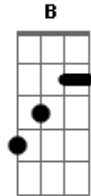

© ukulele-chords.com