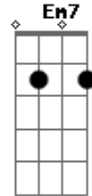

© ukulele-chords.com