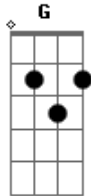

© ukulele-chords.com