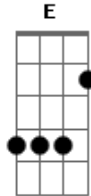

© ukulele-chords.com