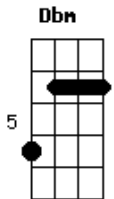

© ukulele-chords.com