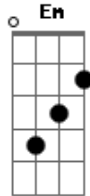

© ukulele-chords.com