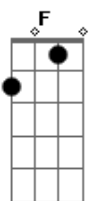

Taylor Swift - Mirroball / Epiphany

tom: C F
 I want you to know
 I'm a mirrorball
 I'll show you every version of yourself tonight
 I'll get you out on the floor
 Shimmering beautiful
 And when I break, it's in a million pieces

And the rodeo clowns
 Am Am
 I'm still on that tightrope

I'm still trying
 F
 Everything to get you laughing at me
 C
 And I'm still a believer

But I don't know why
 F
 I've never been a natural
 Am
 All I do is try, try, try
 Am
 I'm still on that trapeze

I'm still trying
 F
 Everything to keep you looking at me
 C F
 Because I'm a mirrorball
 Am Am
 I'm a mirrorball

And I'll show you every version
 F
 Of yourself tonight
 C

Acordes

© ukulele-chords.com

© ukulele-chords.com