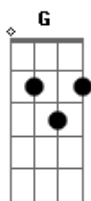

© ukulele-chords.com