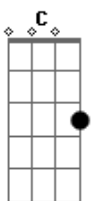

Taylor Swift - Mirroball / Epiphany

tom: C F
 I want you to know
 I'm a mirrorball
 I'll show you every version of yourself tonight
 I'll get you out on the floor
 Shimmering beautiful
 And when I break, it's in a million pieces

C G
 Only twenty minutes to sleep
 Am F
 But you dream of some epiphany
 C G
 Just one single glimpse of relief
 Am
 To make some sense of what you've seen
 F
 Make sense of what you've seen

C
 And they called off the circus
 Burned the disco down
 F
 When they sent home the horses

And the rodeo clowns
 Am Am
 I'm still on that tightrope

I'm still trying
 F
 Everything to get you laughing at me
 C
 And I'm still a believer

But I don't know why
 F
 I've never been a natural
 Am
 All I do is try, try, try
 Am
 I'm still on that trapeze

I'm still trying
 F
 Everything to keep you looking at me
 C F
 Because I'm a mirrorball
 Am Am
 I'm a mirrorball

And I'll show you every version
 F
 Of yourself tonight
 C

Acordes

© ukulele-chords.com

© ukulele-chords.com