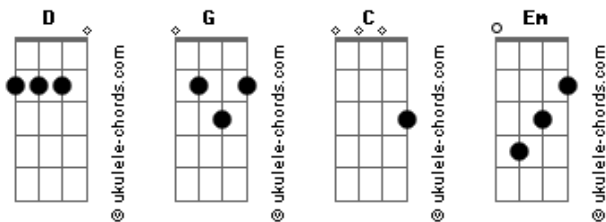

Taylor Swift - Message In a Bottle

tom:

Intro: G
[Primeira Parte]

I know that you like me
And it's kinda frightening
Standing here waiting, waiting
And I became hypnotized by freckles
And bright eyes, tongue tied

[Pré-Refrão]

But now you're so far away
And I'm down feeling like a face in the crowd
I'm reaching for you, terrified

[Refrão]

Cause you could be the one that I love
I could be the one that you dream of
A message in a bottle is all I can do
Standing here, hoping it gets to you
You could be the one that I keep, and I
Could be the reason you can't sleep at night
A message in a bottle is all I can do
Standing here, hoping it gets to you

Acordes

[Refrão]

Cause you could be the one that I love
I could be the one that you dream of
A message in a bottle is all I can do
Standing here, hoping it gets to you
You could be the one that I keep, and I
Could be the reason you can't sleep at night
A message in a bottle is all I can do
Standing here, hoping it gets to you