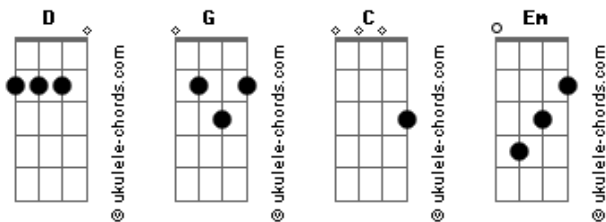

# Taylor Swift - Message In a Bottle

tom:

Intro: G  
[Primeira Parte]

I know that you like me  
And it's kinda frightening  
Standing here waiting, waiting  
And I became hypnotized by freckles  
And bright eyes, tongue tied

[Pré-Refrão]

But now you're so far away  
And I'm down feeling like a face in the crowd  
I'm reaching for you, terrified

[Refrão]

Cause you could be the one that I love  
I could be the one that you dream of  
A message in a bottle is all I can do  
Standing here, hoping it gets to you  
You could be the one that I keep, and I  
Could be the reason you can't sleep at night  
A message in a bottle is all I can do  
Standing here, hoping it gets to you

## Acordes

[Refrão]

Cause you could be the one that I love  
I could be the one that you dream of  
A message in a bottle is all I can do  
Standing here, hoping it gets to you  
You could be the one that I keep, and I  
Could be the reason you can't sleep at night  
A message in a bottle is all I can do  
Standing here, hoping it gets to you