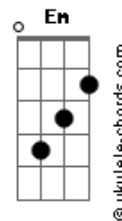

G  
 And the first night that you saw me

C G  
 Nothing was gonna stop me

Am F2  
 I laid the groundwork and then, just like clockwork

G  
 The dominoes cascaded in a line

C  
 What if I told you I'm the mastermind?

F2  
 And now you're mine

Am  
 It was all by design

G F2  
 'Cause I'm a mastermind

C C  
 You see, all the wisest women had to do it this way

C C  
 'Cause we were born to be the pawn in every lover's game

## Acordes

And the liquor in our cocktails

Am F2  
 What if I told you none of it was accidental?

G  
 And the first night that you saw me

C G  
 I knew I wanted your body?

Am F2  
 I laid the groundwork and then, just like clockwork