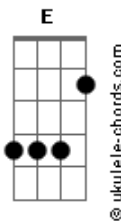

G  
 And the first night that you saw me

C G  
 Nothing was gonna stop me

Am F2  
 I laid the groundwork and then, just like clockwork

G  
 The dominoes cascaded in a line

C  
 What if I told you I'm the mastermind?

F2  
 And now you're mine

Am  
 It was all by design

G F2  
 'Cause I'm a mastermind

C C  
 You see, all the wisest women had to do it this way

C C  
 'Cause we were born to be the pawn in every lover's game

## Acordes

And the liquor in our cocktails

Am F2  
 What if I told you none of it was accidental?

G  
 And the first night that you saw me

C G  
 I knew I wanted your body?

Am F2  
 I laid the groundwork and then, just like clockwork