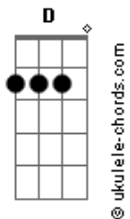

Taylor Swift - Maroon

tom:

Intro: C G Em D D

C
When the morning came
G
We were cleaning incense off your vinyl shelf
Em
'Cause we lost track of time again
D
Laughing with my feet in your lap
Em D
Like you were my closest friend
C G
How'd we end up? on the floor, anyway?
Em D
You say, "Your roommate's cheap-ass screw top Rosé," that's
C how
G D
I see you everyday now

C G
And I chose you
Em D
The one I was dancing with
C G
In New York, no shoes
Em D
Looked up at the sky, and it was
C
The burgundy on my T-shirt
G
When you splashed your wine onto me
Em
And how the blood rushed into my cheeks
D
So scarlet, it was
C
The mark you saw on my collarbon?
G
The rust that grew between t'lephones
Em
The lips I used to call "home"
D C G Em D
So scarlet, it was maroon

Acordes

C G
I feel you, no matter what
D
The rubies that I gave up
C G
When I lost you
Em D
The one I was dancing with
C G
In New York, no shoes
Em D
Looked up at the sky, and it was marron
C
The burgundy on my T-shirt
G
When you splashed your wine onto me
Em
And how the blood rushed into my cheeks
D
So scarlet, it was maroon
C
The mark you saw on my collarbon?
G
The rust that grew between t'lephones
Em
The lips I used to call "home"
D
So scarlet, it was (Was) maroon
C G
Awake, with your memory over me
Em D
That's a real fucking legacy, legacy
C G
Awake with your memory over me
Em D
That's a real fucking legacy to leave
C
The burgundy on my T-shirt
G
When you splashed your wine onto me
Em
And how the blood rushed into my cheeks
D
So scarlet, it was maroon
C
The mark you saw on my collarbon?
G
The rust that grew between t'lephones
Em
The lips I used to call "home"
D C G Em D
So scarlet, it was maroon
C G Em D
And it was maroon
And it was maroon