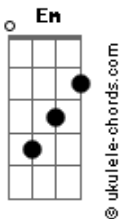

Taylor Swift - Maroon

tom:

Intro: C G Em D D

C
When the morning came
G
We were cleaning incense off your vinyl shelf
Em
'Cause we lost track of time again
D
Laughing with my feet in your lap
Em D
Like you were my closest friend
C G
How'd we end up? on the floor, anyway?
Em D
You say, "Your roommate's cheap-ass screw top Rosé," that's
C G D
how I see you everyday now

C G
And I chose you
Em D
The one I was dancing with
C G
In New York, no shoes
Em D
Looked up at the sky, and it was
C
The burgundy on my T-shirt
G
When you splashed your wine onto me
Em
And how the blood rushed into my cheeks
D
So scarlet, it was
C
The mark you saw on my collarbon?
G
The rust that grew between t'lephones
Em
The lips I used to call "home"
D C G Em D
So scarlet, it was maroon

Acordes

C G
I feel you, no matter what
D
The rubies that I gave up
C G
When I lost you
Em D
The one I was dancing with
C G
In New York, no shoes
Em D
Looked up at the sky, and it was marron
C
The burgundy on my T-shirt
G
When you splashed your wine onto me
Em
And how the blood rushed into my cheeks
D
So scarlet, it was maroon
C
The mark you saw on my collarbon?
G
The rust that grew between t'lephones
Em
The lips I used to call "home"
D
So scarlet, it was (Was) maroon
C G
Awake, with your memory over me
Em D
That's a real fucking legacy, legacy
C G
Awake with your memory over me
Em D
That's a real fucking legacy to leave
C
The burgundy on my T-shirt
G
When you splashed your wine onto me
Em
And how the blood rushed into my cheeks
D
So scarlet, it was maroon
C
The mark you saw on my collarbon?
G
The rust that grew between t'lephones
Em
The lips I used to call "home"
D C G Em D
So scarlet, it was maroon
C G Em D
And it was maroon
And it was maroon