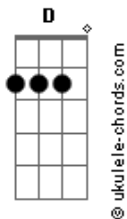

Taylor Swift - Maroon

tom:

Intro: C G Em D D

C
When the morning came
G
We were cleaning incense off your vinyl shelf
Em
'Cause we lost track of time again
D
Laughing with my feet in your lap
Em D
Like you were my closest friend
C G
How'd we end up? on the floor, anyway?
Em D
You say, "Your roommate's cheap-ass screw top Rosé," that's
C G D
how I see you everyday now

C G
And I chose you
Em D
The one I was dancing with
C G
In New York, no shoes
Em D
Looked up at the sky, and it was
C
The burgundy on my T-shirt
G
When you splashed your wine onto me
Em
And how the blood rushed into my cheeks
D
So scarlet, it was
C
The mark you saw on my collarbon?
G
The rust that grew between t'lephones
Em
The lips I used to call "home"
D C G Em D
So scarlet, it was maroon

Acordes

C G
I feel you, no matter what
D
The rubies that I gave up
C G
When I lost you
Em D
The one I was dancing with
C G
In New York, no shoes
Em D
Looked up at the sky, and it was marron
C
The burgundy on my T-shirt
G
When you splashed your wine onto me
Em
And how the blood rushed into my cheeks
D
So scarlet, it was maroon
C
The mark you saw on my collarbon?
G
The rust that grew between t'lephones
Em
The lips I used to call "home"
D
So scarlet, it was (Was) maroon
C G
Awake, with your memory over me
Em D
That's a real fucking legacy, legacy
C G
Awake with your memory over me
Em D
That's a real fucking legacy to leave
C
The burgundy on my T-shirt
G
When you splashed your wine onto me
Em
And how the blood rushed into my cheeks
D
So scarlet, it was maroon
C
The mark you saw on my collarbon?
G
The rust that grew between t'lephones
Em
The lips I used to call "home"
D C G Em D
So scarlet, it was maroon
C G Em D
And it was maroon
And it was maroon