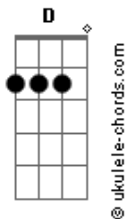

Taylor Swift - Maroon

tom:

Intro: C G Em D D

C
When the morning came
G
We were cleaning incense off your vinyl shelf
Em
'Cause we lost track of time again
D
Laughing with my feet in your lap
Em D
Like you were my closest friend
C G
How'd we end up? on the floor, anyway?
Em D
You say, "Your roommate's cheap-ass screw top Rosé," that's
C how
G D
I see you everyday now

C G
And I chose you
Em D
The one I was dancing with
C G
In New York, no shoes
Em D
Looked up at the sky, and it was
C
The burgundy on my T-shirt
G
When you splashed your wine onto me
Em
And how the blood rushed into my cheeks
D
So scarlet, it was
C
The mark you saw on my collarbon?
G
The rust that grew between t'lephones
Em
The lips I used to call "home"
D C G Em D
So scarlet, it was maroon

Acordes

C G
I feel you, no matter what
D
The rubies that I gave up
C G
When I lost you
Em D
The one I was dancing with
C G
In New York, no shoes
Em D
Looked up at the sky, and it was marron
C
The burgundy on my T-shirt
G
When you splashed your wine onto me
Em
And how the blood rushed into my cheeks
D
So scarlet, it was maroon
C
The mark you saw on my collarbon?
G
The rust that grew between t'lephones
Em
The lips I used to call "home"
D
So scarlet, it was (Was) maroon
C G
Awake, with your memory over me
Em D
That's a real fucking legacy, legacy
C G
Awake with your memory over me
Em D
That's a real fucking legacy to leave
C
The burgundy on my T-shirt
G
When you splashed your wine onto me
Em
And how the blood rushed into my cheeks
D
So scarlet, it was maroon
C
The mark you saw on my collarbon?
G
The rust that grew between t'lephones
Em
The lips I used to call "home"
D C G Em D
So scarlet, it was maroon
C G Em D
And it was maroon
And it was maroon