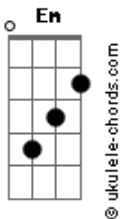

Taylor Swift - Maroon

tom:

Intro: C G Em D D

C
When the morning came
G
We were cleaning incense off your vinyl shelf
Em
'Cause we lost track of time again
D
Laughing with my feet in your lap
Em D
Like you were my closest friend
C G
How'd we end up? on the floor, anyway?
Em D
You say, "Your roommate's cheap-ass screw top Rosé," that's
C how
G D
I see you everyday now

C G
And I chose you
Em D
The one I was dancing with
C G
In New York, no shoes
Em D
Looked up at the sky, and it was
C
The burgundy on my T-shirt
G
When you splashed your wine onto me
Em
And how the blood rushed into my cheeks
D
So scarlet, it was
C
The mark you saw on my collarbon?
G
The rust that grew between t'lephones
Em
The lips I used to call "home"
D C G Em D
So scarlet, it was maroon

Acordes

C G
I feel you, no matter what
D
The rubies that I gave up
C G
When I lost you
Em D
The one I was dancing with
C G
In New York, no shoes
Em D
Looked up at the sky, and it was marron
C
The burgundy on my T-shirt
G
When you splashed your wine onto me
Em
And how the blood rushed into my cheeks
D
So scarlet, it was maroon
C
The mark you saw on my collarbon?
G
The rust that grew between t'lephones
Em
The lips I used to call "home"
D
So scarlet, it was (Was) maroon
C G
Awake, with your memory over me
Em D
That's a real fucking legacy, legacy
C G
Awake with your memory over me
Em D
That's a real fucking legacy to leave
C
The burgundy on my T-shirt
G
When you splashed your wine onto me
Em
And how the blood rushed into my cheeks
D
So scarlet, it was maroon
C
The mark you saw on my collarbon?
G
The rust that grew between t'lephones
Em
The lips I used to call "home"
D C G Em D
So scarlet, it was maroon
C G Em D
And it was maroon
And it was maroon