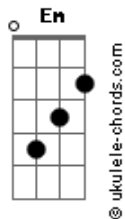

Taylor Swift - Maroon

tom:

Intro: C G Em D D

C
When the morning came
G
We were cleaning incense off your vinyl shelf
Em
'Cause we lost track of time again
D
Laughing with my feet in your lap
Em D
Like you were my closest friend
C G
How'd we end up? on the floor, anyway?
Em D
You say, "Your roommate's cheap-ass screw top Rosé," that's
C how
G D
I see you everyday now

C G
And I chose you
Em D
The one I was dancing with
C G
In New York, no shoes
Em D
Looked up at the sky, and it was
C
The burgundy on my T-shirt
G
When you splashed your wine onto me
Em
And how the blood rushed into my cheeks
D
So scarlet, it was
C
The mark you saw on my collarbon?
G
The rust that grew between t'lephones
Em
The lips I used to call "home"
D C G Em D
So scarlet, it was maroon

Acordes

C G
I feel you, no matter what
D
The rubies that I gave up
C G
When I lost you
Em D
The one I was dancing with
C G
In New York, no shoes
Em D
Looked up at the sky, and it was marron
C
The burgundy on my T-shirt
G
When you splashed your wine onto me
Em
And how the blood rushed into my cheeks
D
So scarlet, it was maroon
C
The mark you saw on my collarbon?
G
The rust that grew between t'lephones
Em
The lips I used to call "home"
D
So scarlet, it was (Was) maroon
C G
Awake, with your memory over me
Em D
That's a real fucking legacy, legacy
C G
Awake with your memory over me
Em D
That's a real fucking legacy to leave
C
The burgundy on my T-shirt
G
When you splashed your wine onto me
Em
And how the blood rushed into my cheeks
D
So scarlet, it was maroon
C
The mark you saw on my collarbon?
G
The rust that grew between t'lephones
Em
The lips I used to call "home"
D C G Em D
So scarlet, it was maroon
C G Em D
And it was maroon
And it was maroon