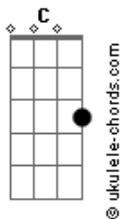

Taylor Swift - Maroon

tom:

Intro: C G Em D D

C
When the morning came
G
We were cleaning incense off your vinyl shelf
Em
'Cause we lost track of time again
D
Laughing with my feet in your lap
Em D
Like you were my closest friend
C G
How'd we end up? on the floor, anyway?
Em D
You say, "Your roommate's cheap-ass screw top Rosé," that's
C how
G D
I see you everyday now

C G
And I chose you
Em D
The one I was dancing with
C G
In New York, no shoes
Em D
Looked up at the sky, and it was
C
The burgundy on my T-shirt
G
When you splashed your wine onto me
Em
And how the blood rushed into my cheeks
D
So scarlet, it was
C
The mark you saw on my collarbon?
G
The rust that grew between t'lephones
Em
The lips I used to call "home"
D C G Em D
So scarlet, it was maroon

Acordes

C G
I feel you, no matter what
D
The rubies that I gave up
C G
When I lost you
Em D
The one I was dancing with
C G
In New York, no shoes
Em D
Looked up at the sky, and it was marron
C
The burgundy on my T-shirt
G
When you splashed your wine onto me
Em
And how the blood rushed into my cheeks
D
So scarlet, it was maroon
C
The mark you saw on my collarbon?
G
The rust that grew between t'lephones
Em
The lips I used to call "home"
D
So scarlet, it was (Was) maroon
C G
Awake, with your memory over me
Em D
That's a real fucking legacy, legacy
C G
Awake with your memory over me
Em D
That's a real fucking legacy to leave
C
The burgundy on my T-shirt
G
When you splashed your wine onto me
Em
And how the blood rushed into my cheeks
D
So scarlet, it was maroon
C
The mark you saw on my collarbon?
G
The rust that grew between t'lephones
Em
The lips I used to call "home"
D C G Em D
So scarlet, it was maroon
C G Em D
And it was maroon
And it was maroon