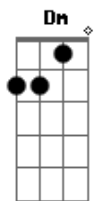

Dm
The autumn chill that wakes me up
Bb
You loved the amber skies so much
F
Long limbs and frozen swims
C
You'd always go past where our feet could touch
Dm
And I complained the whole way there
Bb
The car ride back and up the stairs
F Bb
Asked you to write it down for me
F
Should've kept every grocery store receipt
C
'Cause every scrap of you would be taken from me
Gm Bb
Watched as you signed your name Marjorie
F
All your closets of backlogged dreams
C
And how you left them all to me
Gm Bb
What died didn't stay dead
F C
What died didn't stay dead
C
You're alive, you're alive in my head
Gm Bb
What died didn't stay dead
F C
What died didn't stay dead
F
You're alive, so alive
Gm Bb
And if I didn't know better
F C
I'd think you were singing to me now
F Bb
If I didn't know better
F C
I'd think you were still around
F Bb
I know better
F C
But I still feel you all around
F Bb
I know better
F C
But you're still around
(F Bb F C)

Acordes

© ukulele-chords.com