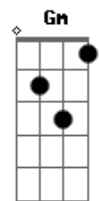

© ukulele-chords.com