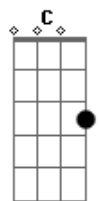

© ukulele-chords.com