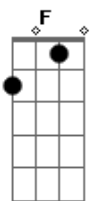

© ukulele-chords.com