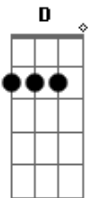

C G Am D
Swear to be overdramatic and true to my lover

G F C
And you'll save all your dirtiest jokes for me

Am D
And at every table I'll save you a seat, lover

G D C
Can I go where you go?

G D C G
Can we always be this close forever and ever and ah

D C
Take me out and take me home (forever and ever)

G D Em D C
You're my, my, my, my

G D Em D C
Oh, you're my, my, my, my

G D Em D C
Darling you're my, my, my, my lover

Acordes

© ukulele-chords.com

© ukulele-chords.com