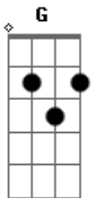

Taylor Swift - Lover

Tom: G

Intro: G D C C

G D C
We can leave the Christmas light up till January

G D C
And this is our place, we made the rules

G
And there's a dazzling haze

D C
A mysterious way about you, dear

G D C
Have I known you twenty seconds or twenty years?

G D C
Can I go where you go?

G D C G
Can we always be this close forever and ever and ah

D C
Take me out and take me home

G D Em D C
You're my, my, my, my, lover

G D C
We could let our friends crash in the living room

G D C
This is our place, we made the call

G D C
And I'm highly suspicious that everyone who sees you wants you

G D
I've loved you three summers now, honey

C
But I want them all

G D C
Can I go where you go?

G D C G

Can we always be this close forever and ever and ah

D C
Take me out and take me home (forever and ever)

G D Em D C
You're my, my, my, my, lover

G
Ladies and gentlemen

D
Will you please stand?

Em F
With every guitar string scar on my hand

C G Am D
I take this magnetic force of a man to be my lover

G D
My heart's been borrowed and yours has been blue

Em F
All's well that ends well to end up with you

C G Am D
Swear to be overdramatic and true to my lover

G F C
And you'll save all your dirtiest jokes for me

Am D
And at every table I'll save you a seat, lover

G D C
Can I go where you go?

G D C G
Can we always be this close forever and ever and ah

D C
Take me out and take me home (forever and ever)

G D Em D C
You're my, my, my, my

G D Em D C
Oh, you're my, my, my, my

G D Em D C
Darling you're my, my, my, my lover

Acordes

© ukulele-chords.com