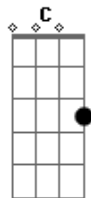

C G Am D
Swear to be overdramatic and true to my lover

G F C
And you'll save all your dirtiest jokes for me

Am D
And at every table I'll save you a seat, lover

G D C
Can I go where you go?

G D C G
Can we always be this close forever and ever and ah

D C
Take me out and take me home (forever and ever)

G D Em D C
You're my, my, my, my

G D Em D C
Oh, you're my, my, my, my

G D Em D C
Darling you're my, my, my, my lover

Acordes

© ukulele-chords.com

© ukulele-chords.com