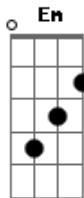

© ukulele-chords.com