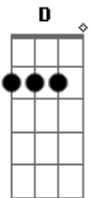

© ukulele-chords.com