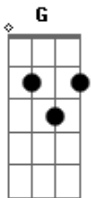

Taylor Swift - Lover

Tom: G

Intro: G D C C

G D C C
We can leave the Christmas light up till January
G D C C
And this is our place, we made the rules
G
And there's a dazzling haze
D C
A mysterious way about you, dear
G D C C
Have I known you twenty seconds or twenty years?
G D C
Can I go where you go?
G D C G
Can we always be this close forever and ever and ah
D C
Take me out and take me home
G D Em D C
You're my, my, my, my, lover
G D C
We could let our friends crash in the living room
G D C C
This is our place, we made the call
G D C
And I'm highly suspicious that everyone who sees you wants you
G D C
I've loved you three summers now, honey
C
But I want them all
G D C
Can I go where you go?
G D C G

Can we always be this close forever and ever and ah
D C
Take me out and take me home (forever and ever)
G D Em D C
You're my, my, my, my, lover
G
Ladies and gentlemen
D
Will you please stand?
Em F
With every guitar string scar on my hand
C G Am D
I take this magnetic force of a man to be my lover
G D
My heart's been borrowed and yours has been blue
Em F
All's well that ends well to end up with you
C G Am D
Swear to be overdramatic and true to my lover
G F C
And you'll save all your dirtiest jokes for me
Am D
And at every table I'll save you a seat, lover
G D C
Can I go where you go?
G D C G
Can we always be this close forever and ever and ah
D C
Take me out and take me home (forever and ever)
G D Em D C
You're my, my, my, my
G D Em D C
Oh, you're my, my, my, my
G D Em D C
Darling you're my, my, my, my lover

Acordes

© ukulele-chords.com