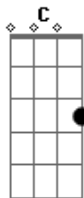

© ukulele-chords.com