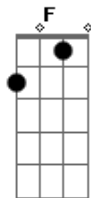

© ukulele-chords.com