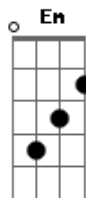

© ukulele-chords.com