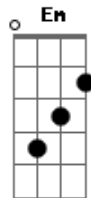

© ukulele-chords.com