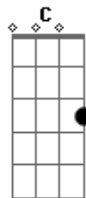

C G Am D
Swear to be overdramatic and true to my lover

G F C
And you'll save all your dirtiest jokes for me

Am D
And at every table I'll save you a seat, lover

G D C
Can I go where you go?

G D C G
Can we always be this close forever and ever and ah

D C
Take me out and take me home (forever and ever)

G D Em D C
You're my, my, my, my

G D Em D C
Oh, you're my, my, my, my

G D Em D C
Darling you're my, my, my, my lover

Acordes

© ukulele-chords.com

© ukulele-chords.com