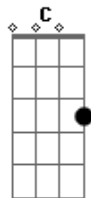

© ukulele-chords.com