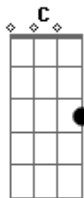

C G Am D
Swear to be overdramatic and true to my lover

G F C
And you'll save all your dirtiest jokes for me

Am D
And at every table I'll save you a seat, lover

G D C
Can I go where you go?

G D C G
Can we always be this close forever and ever and ah

D C
Take me out and take me home (forever and ever)

G D Em D C
You're my, my, my, my

G D Em D C
Oh, you're my, my, my, my

G D Em D C
Darling you're my, my, my, my lover

Acordes

© ukulele-chords.com

© ukulele-chords.com