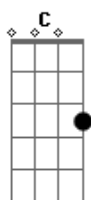

© ukulele-chords.com