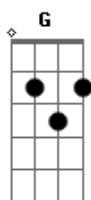

Taylor Swift - Love Story

tom:

D (forma dos acordes no tom de C)

Capostrate na 2ª casa

Intro: C F Am G

[Primeira Parte]

C We were both young when I first saw you
 F I close my eyes and the flashback starts
 Am F Im standing there on a balcony of summer air

C See the lights, See the party the ball gowns
 F See you make your way through the crowd
 Am And say hello
 G Little did I know

[Pré-Refrão]

F G That you were Romeo you were throwing pebbles
 Am C And my daddy said stay away from Juliet
 F And I was crying on the staircase
 G Am C Begging you please don't go, and I said

F But you were everything to me
 G And I was begging you please don't go Am C and I said

[Refrão]

C Romeo take me somewhere we can be alone
 G I'll be waiting all theres left to do is run
 Am You'll be the prince and I'll be the princess
 F G It's a love story baby just say yes

A Oh, oh, oh
 Bm Oh, oh, oh

G D We were both young when I first saw you

Acordes

© ukulele-chords.com

© ukulele-chords.com

© ukulele-chords.com

© ukulele-chords.com

© ukulele-chords.com