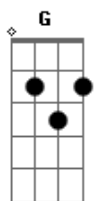

© ukulele-chords.com