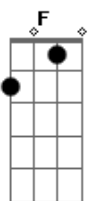

© ukulele-chords.com