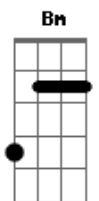

© ukulele-chords.com