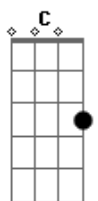

Taylor Swift - Love Story

Tom: D

(com acordes na forma de Capotraste na 2ª casa)

C
We were both young when I first saw you
F
I close my eyes and the flashback starts
Am **F**
Im standing there on a balcony of summer air
C
See the lights, See the party the ball gowns
F
See you make your way through the crowd
And say hello
Am
And say hello
G
Little did I know

C
So I sneak out to the garden to see you
F
We keep quite cause we're dead if they knew
So close your eyes
Am
So close your eyes
G
Escape this town for a little while
F **G**
Cause you were Romeo, I was a scarlet letter
Am **C**
and my daddy said stay away from Juliet

G
I keep waiting for you but you never come

Am
Is this in my head, I don't know what to think

F **G**
He knelt to the ground and pulled out a ring and said

D
Marry me Juliet never have to be alone

A
I love you and that's all I really know

Bm
I talked to your dad go pick out a white dress

G **A** **D**
Its a love story baby just say yes

D **A** **Bm**
Oh, oh, oh
Oh, oh, oh

G **D**
We were both young when I first saw you

Acordes

© ukulele-chords.com