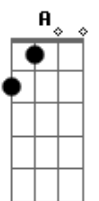

© ukulele-chords.com