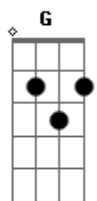

© ukulele-chords.com