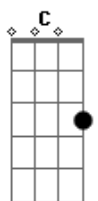

© ukulele-chords.com