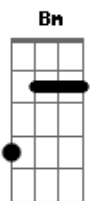

© ukulele-chords.com