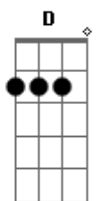

Taylor Swift - Love Story

Tom: D

(com acordes na forma de Capotraste na 2ª casa)

C
We were both young when I first saw you
F
I close my eyes and the flashback starts
Am **F**
Im standing there on a balcony of summer air
C
See the lights, See the party the ball gowns
F
See you make your way through the crowd
And say hello
Am
And say hello
G
Little did I know

G
I keep waiting for you but you never come

Am
Is this in my head, I don't know what to think

F **G**
He knelt to the ground and pulled out a ring and said

D
Marry me Juliet never have to be alone

A
I love you and that's all I really know

Bm
I talked to your dad go pick out a white dress

G **A** **D**
Its a love story baby just say yes

D **A** **Bm**
Oh, oh, oh
Oh, oh, oh

G **D**
We were both young when I first saw you

Acordes

© ukulele-chords.com