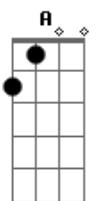

© ukulele-chords.com