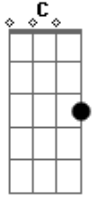

© ukulele-chords.com